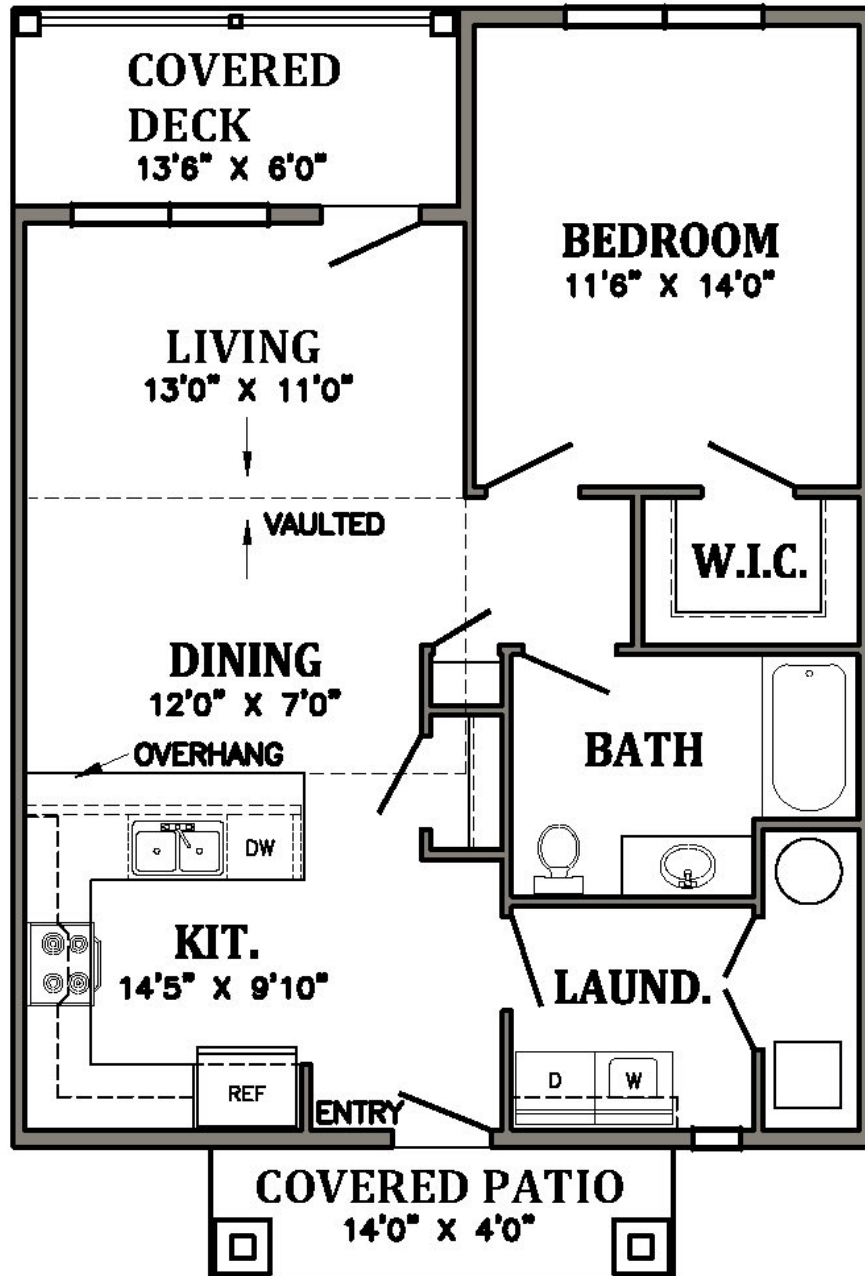

2nd Floor One Bedroom

5 Stonehouse Bend, Willow Street, PA 17584 (717) 575-6134

816 sq. ft.

Monthly Rental Amount \$ _____