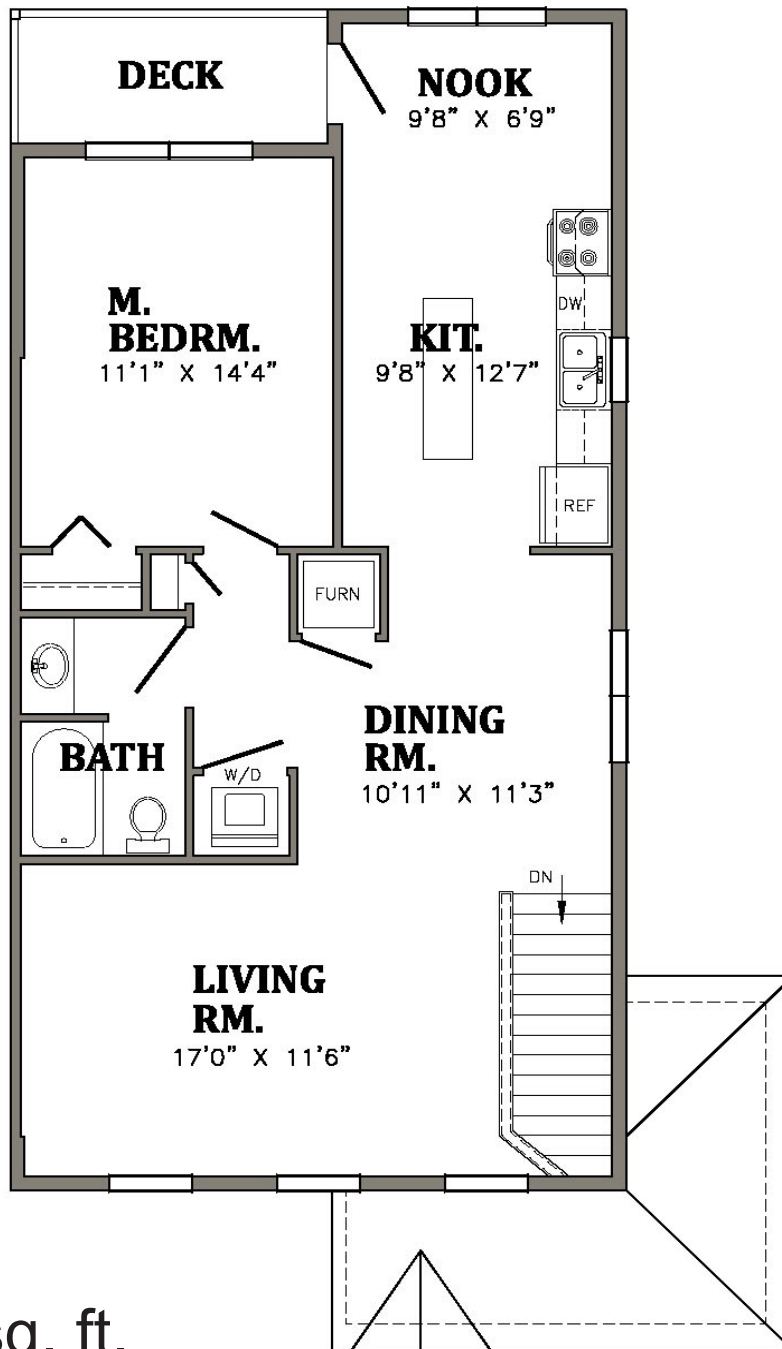

2nd Floor Cottage

Stonehouse Bend, Willow Street, PA 17584 (717) 575-6134

936 sq. ft.

Monthly Rental Amount \$ _____