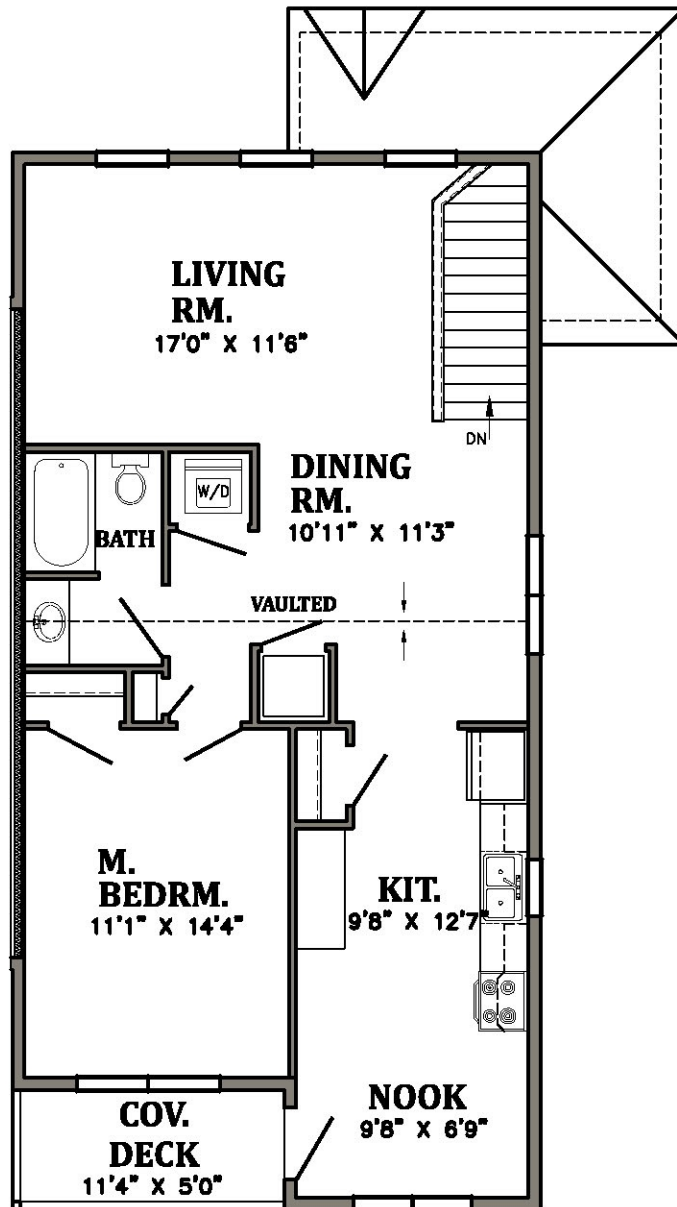

# 2nd Floor Cottage - Building 9

5 Stonehouse Bend, Willow Street, PA 17584 (717) 575-6134

911 sq. ft.

Monthly Rental Amount \$ \_\_\_\_\_