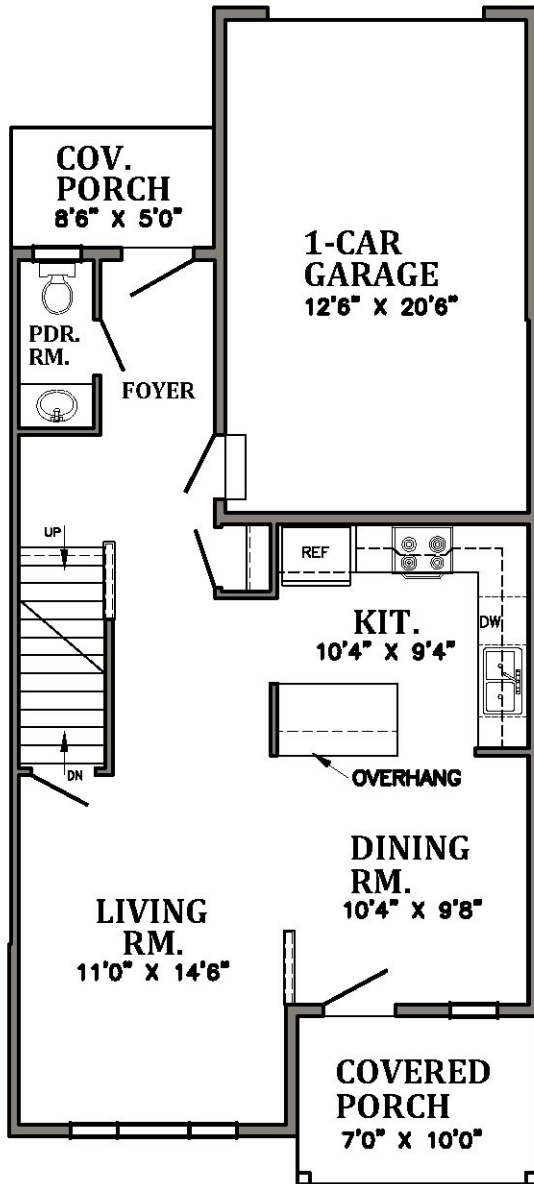

2 Bedroom Townhome

Stonehouse Bend, Willow Street, PA 17584 (717) 575-6134

1231 sq. ft.

Monthly Rental Amount \$ _____