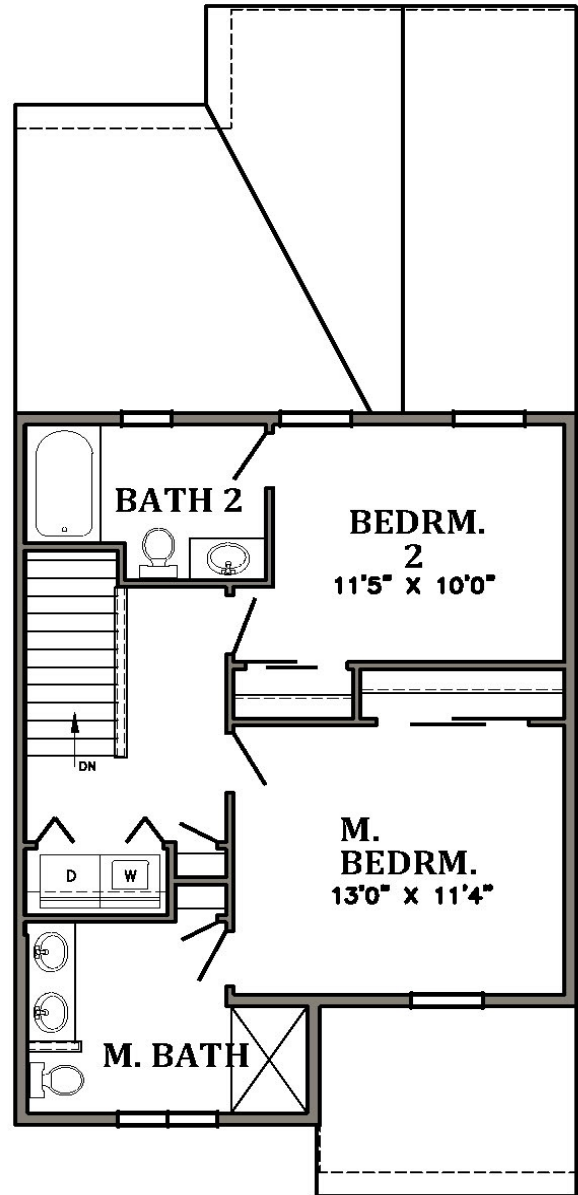

2 Bedroom Townhome

Stonehouse Bend, Willow Street, PA 17584 (717) 575-6134

1231 sq. ft.

Monthly Rental Amount \$ _____