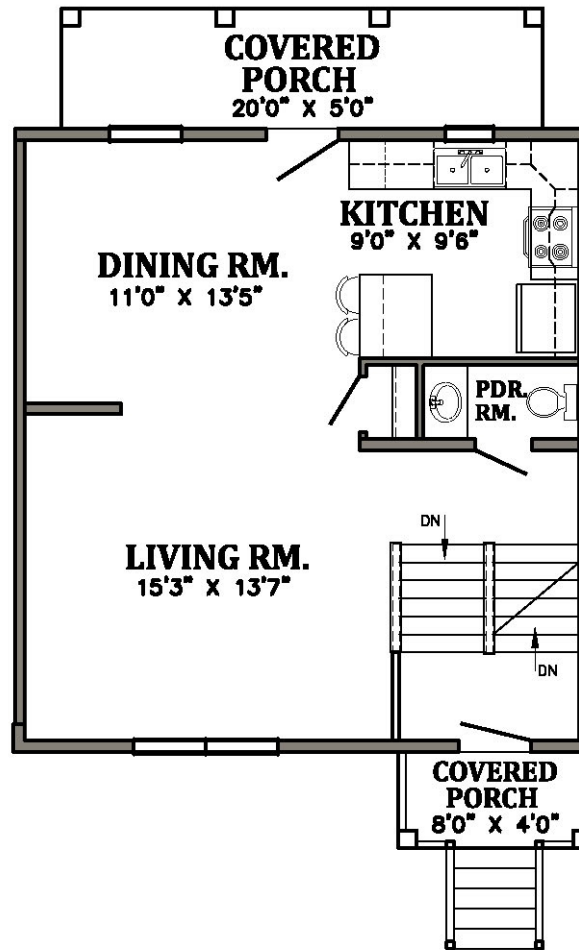

# 2 Bedroom Townhome - Building 9

5 Stonehouse Bend, Willow Street, PA 17584 (717) 575-6134

Monthly Rental Amount \$ \_\_\_\_\_

1416 sq. ft.