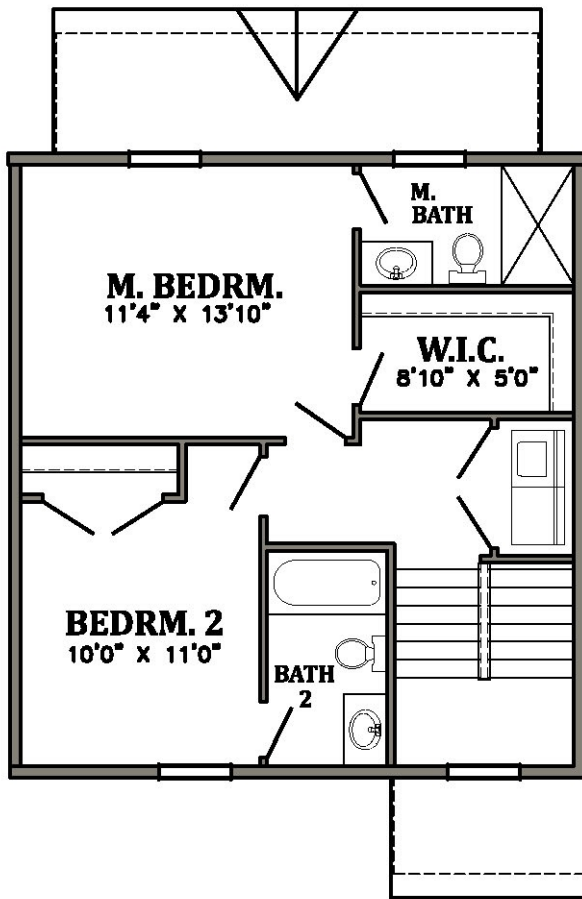

# 2 Bedroom Townhome - Building 9

5 Stonehouse Bend, Willow Street, PA 17584 (717) 575-6134

Monthly Rental Amount \$ \_\_\_\_\_

1416 sq. ft.