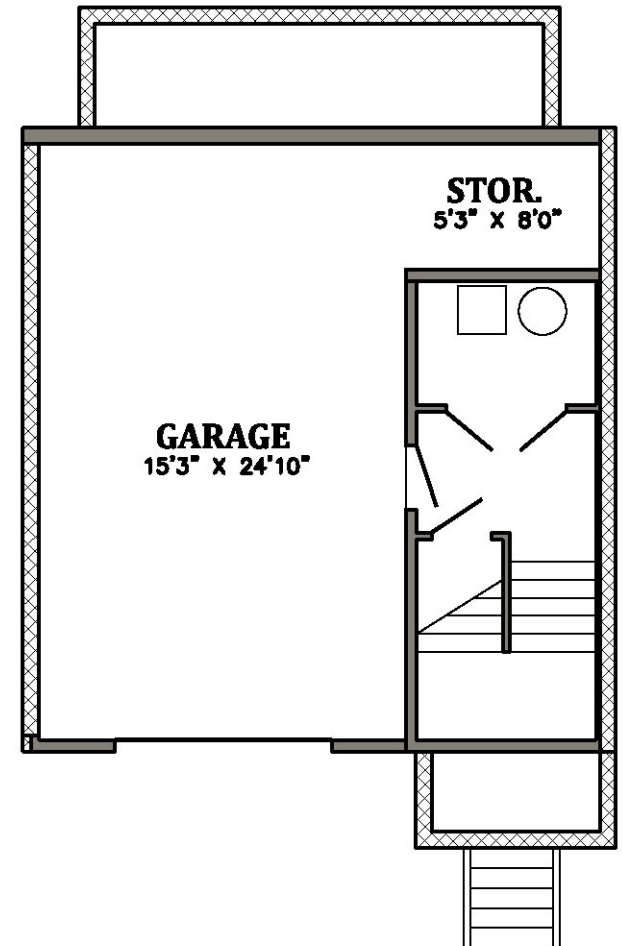

# 2 Bedroom Townhome - Building 9

5 Stonehouse Bend, Willow Street, PA 17584 (717) 575-6134

Monthly Rental Amount \$ \_\_\_\_\_

1416 sq. ft.