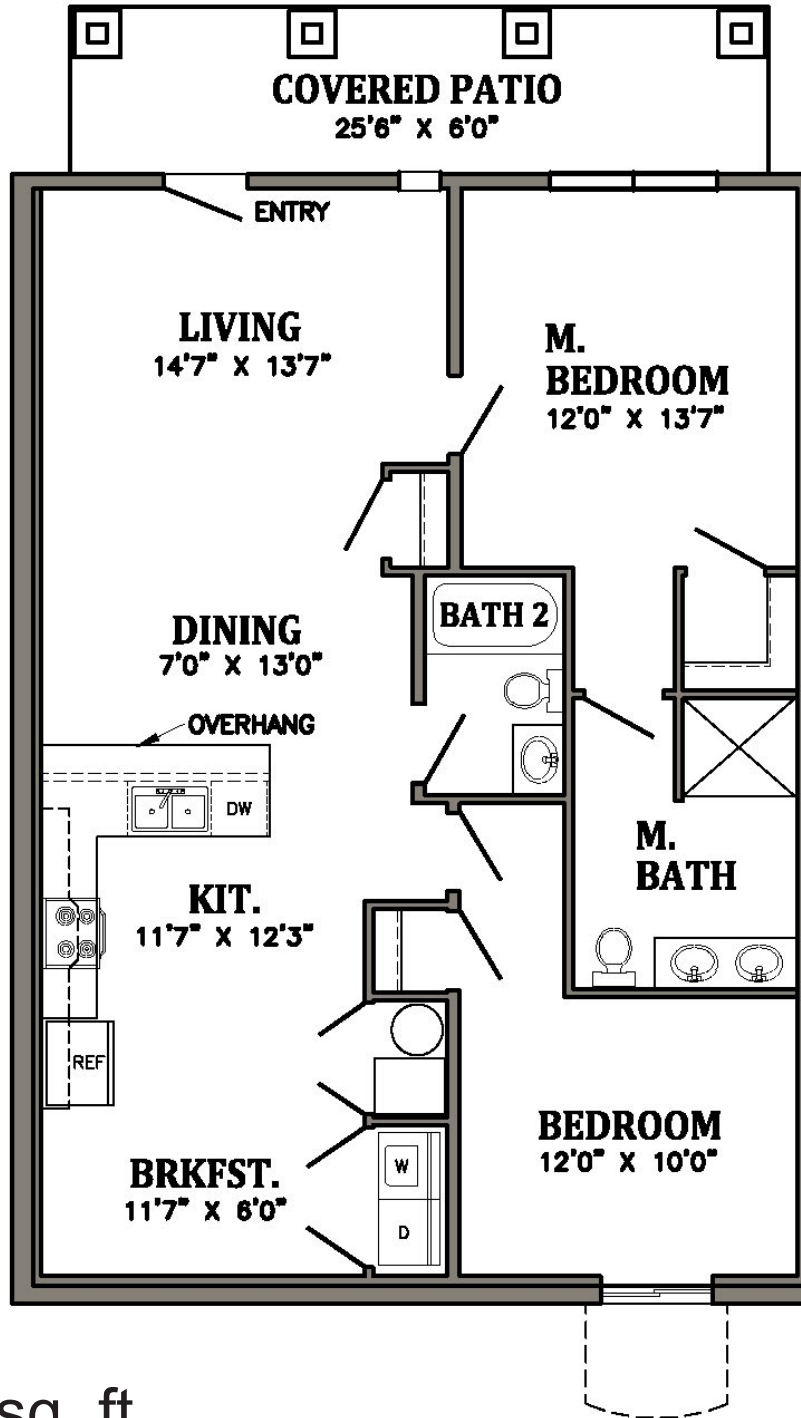

# 1st Floor Two Bedroom Middle Unit

5 Stonehouse Bend, Willow Street, PA 17584 (717) 575-6134

1120 sq. ft.

Monthly Rental Amount \$ \_\_\_\_\_