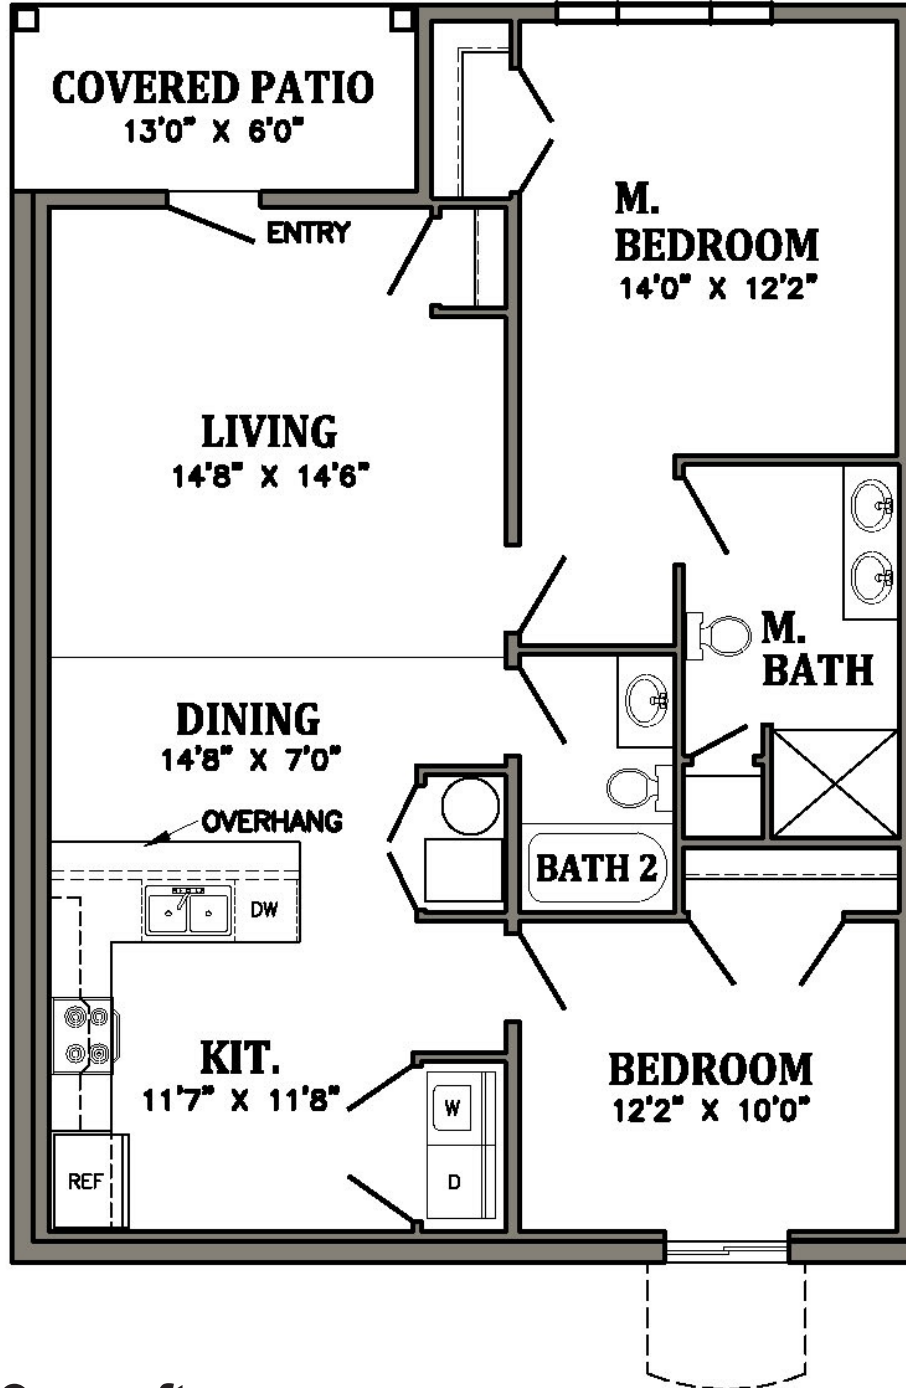

1st Floor Two Bedroom End Unit

5 Stonehouse Bend, Willow Street, PA 17584 (717) 575-6134

1059 sq. ft.

Monthly Rental Amount \$ _____