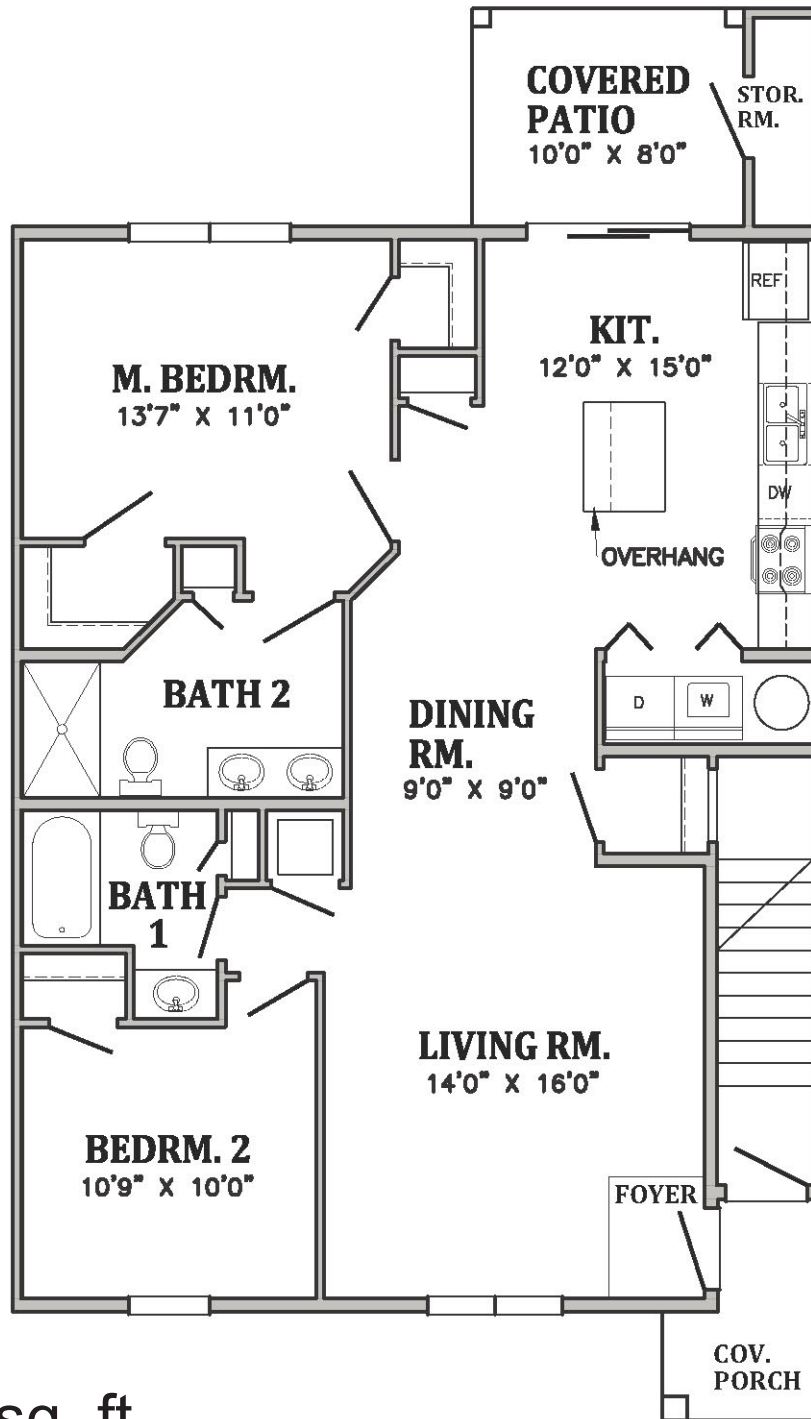

1st Floor Two Bedroom

5 Stonehouse Bend, Willow Street, PA 17584 (717) 575-6134

1183 sq. ft.

Monthly Rental Amount \$ _____