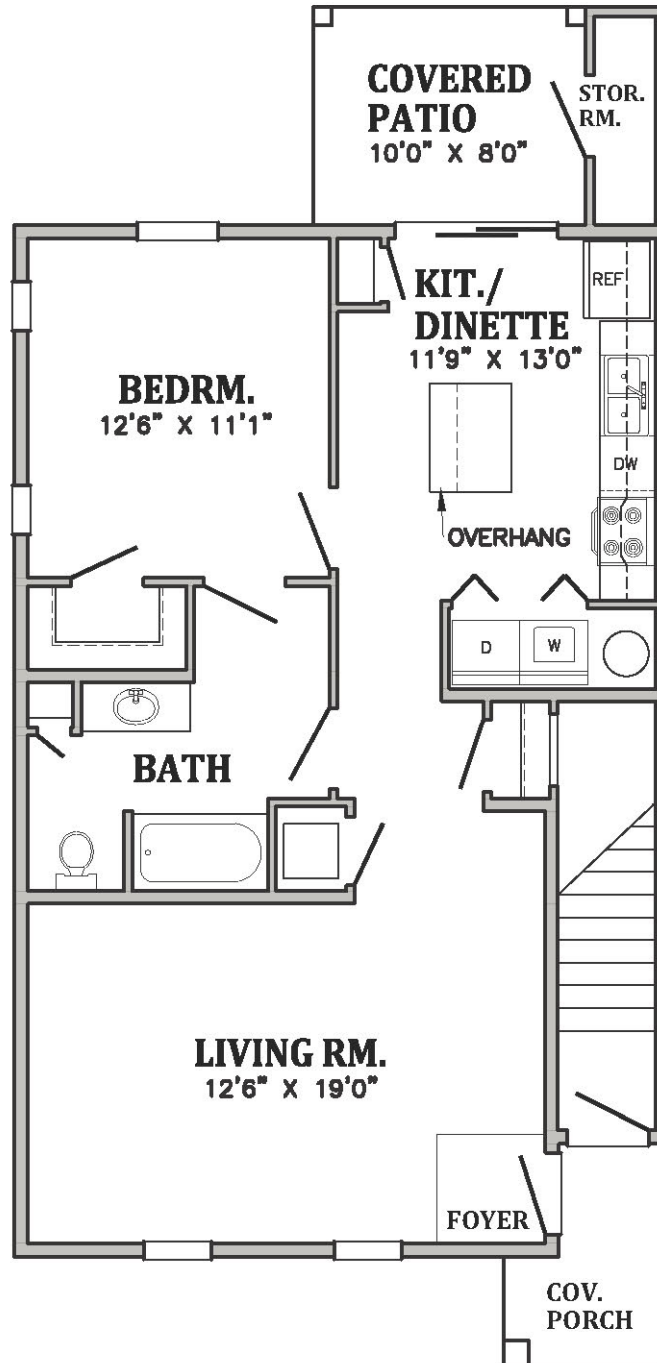

1st floor One Bedroom

5 Stonehouse Bend, Willow Street, PA 17584 (717) 575-6134

894 sq. ft.

Monthly Rental Amount \$ _____