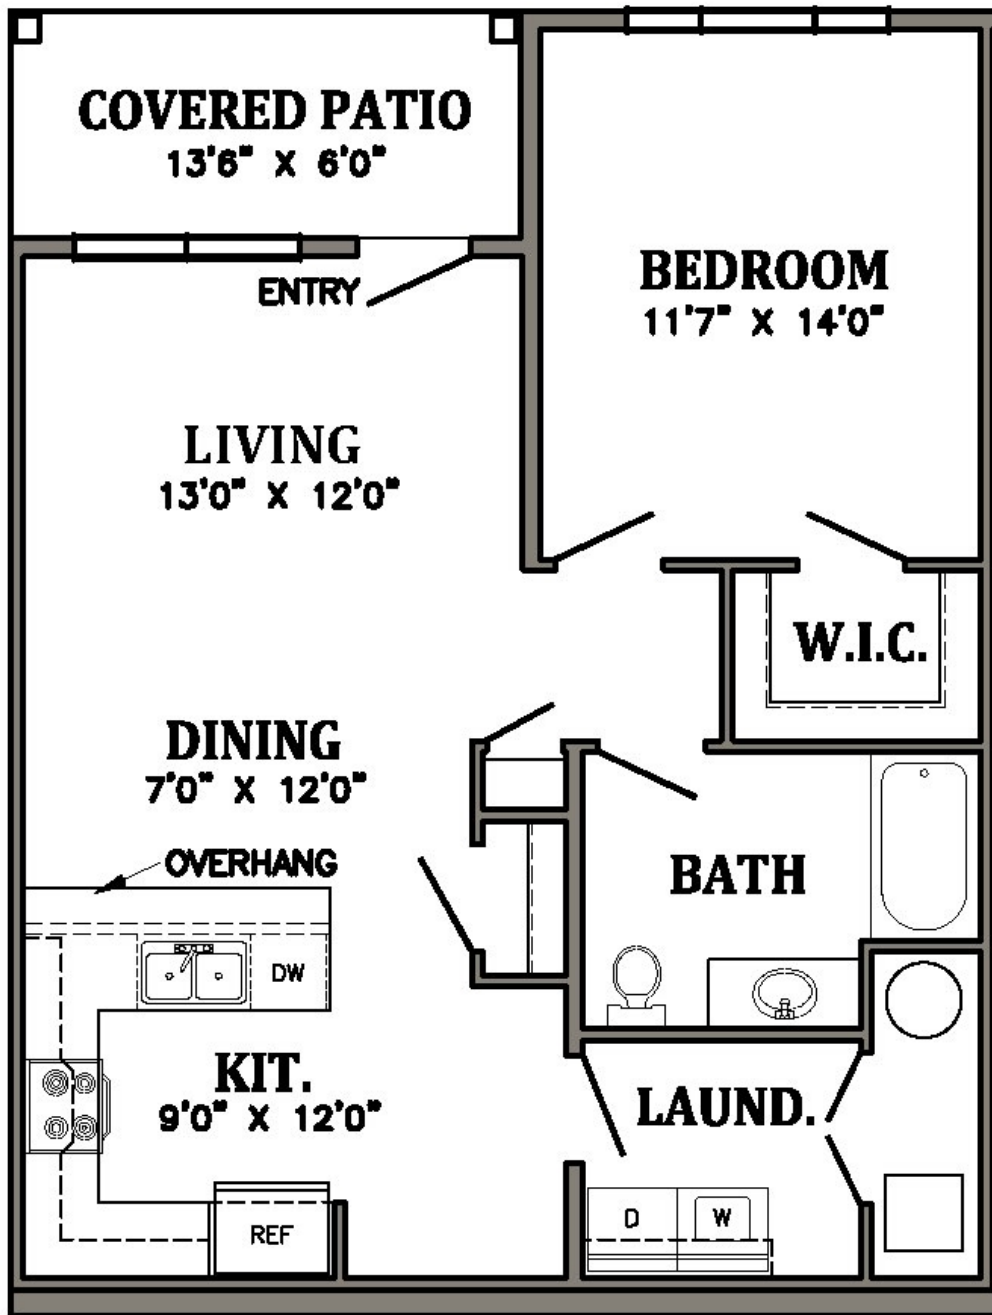

1st Floor One Bedroom

5 Stonehouse Bend, Willow Street, PA 17584 (717) 575-6134

803 sq. ft.

Monthly Rental Amount \$ _____