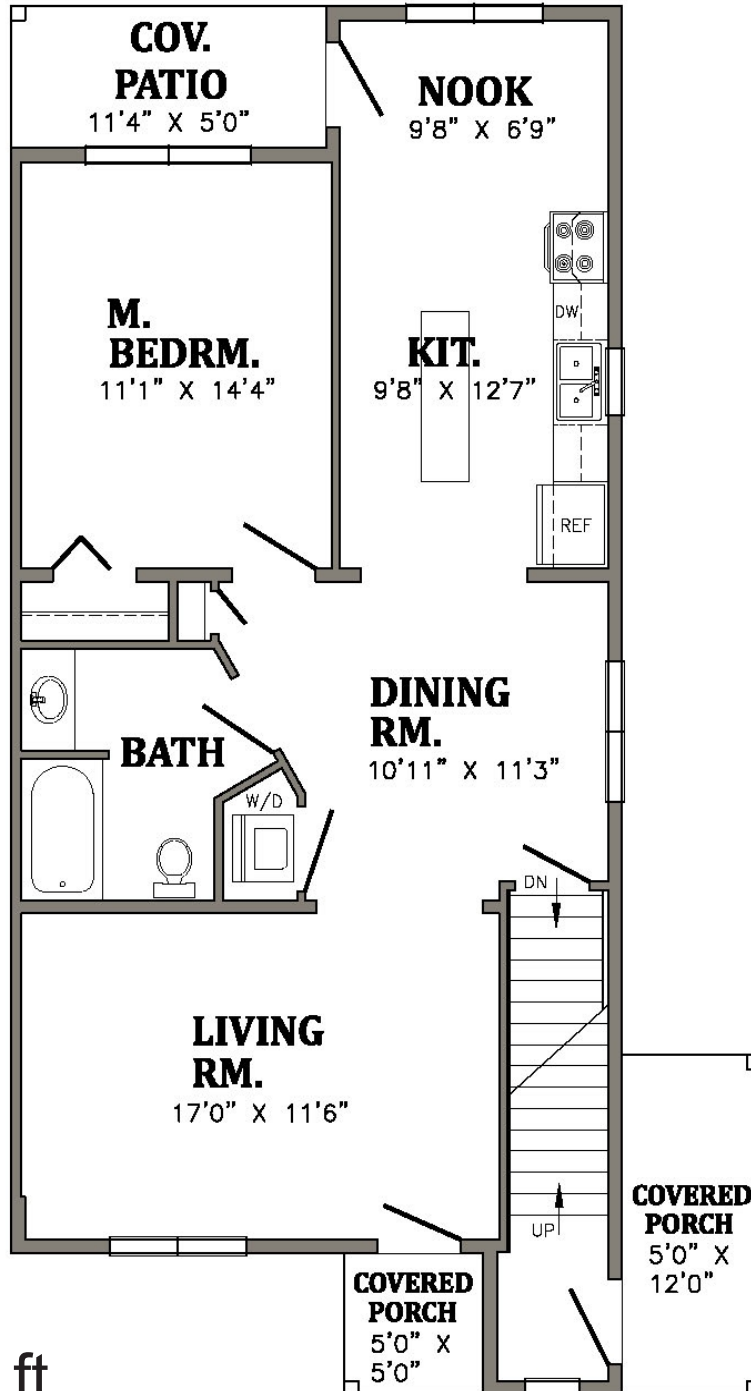

1st Floor Cottage

Stonehouse Bend, Willow Street, PA 17584 (717) 575-6134

936 sq. ft.

Monthly Rental Amount \$ _____