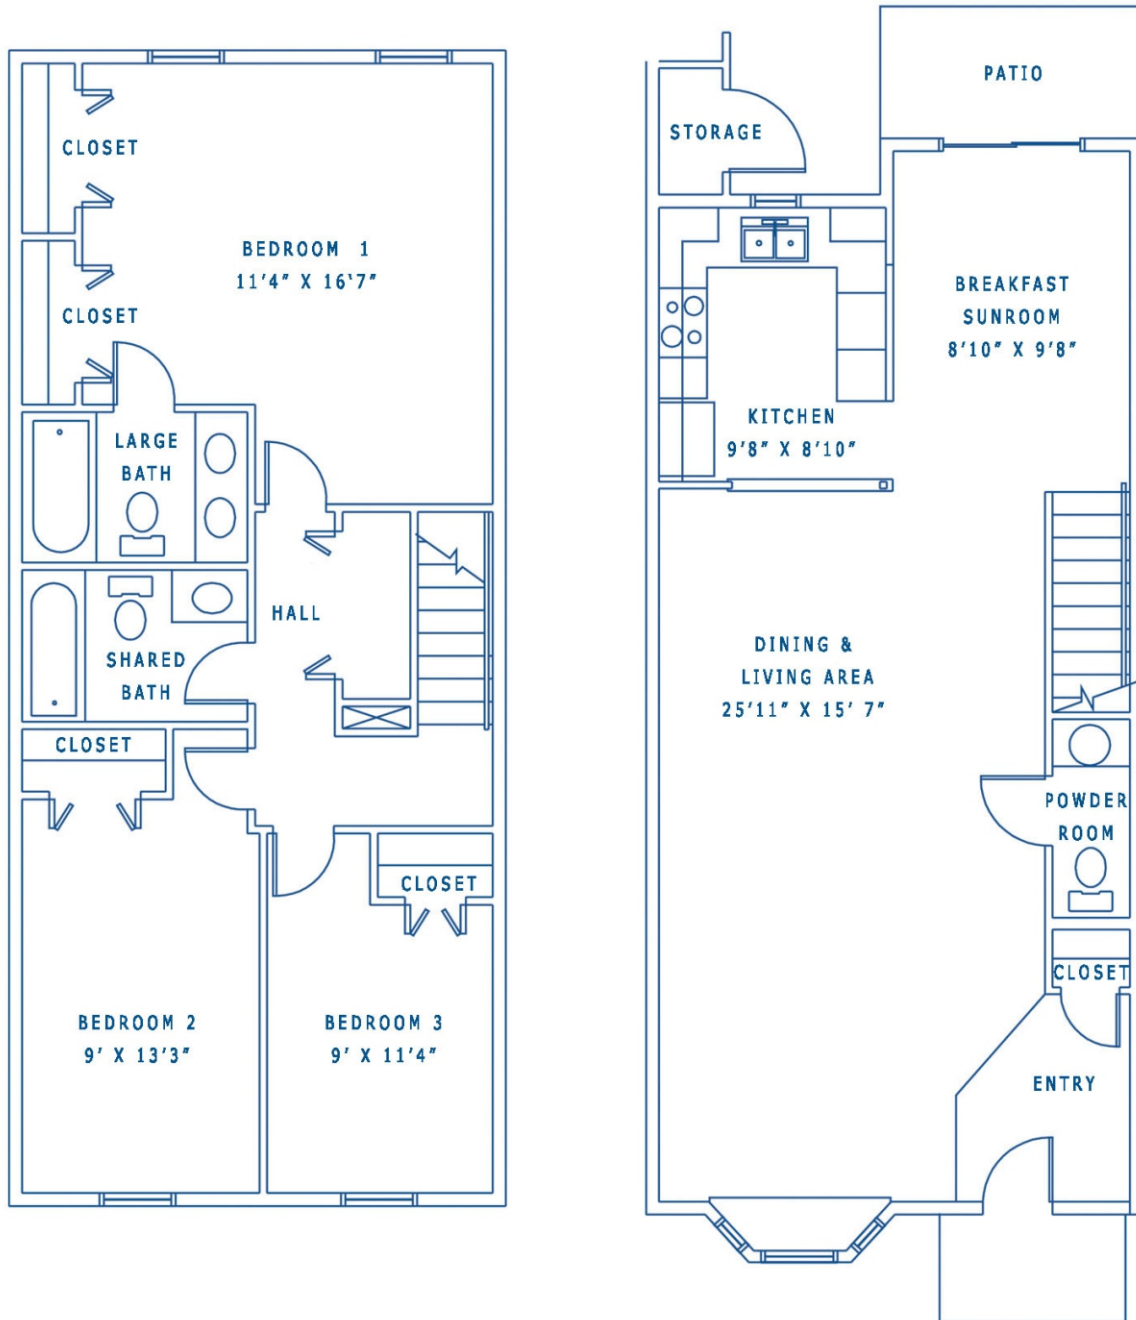

Hamilton Three Bedroom Townhome - 1589 sq. ft.

600 Creekside Lane, Lititz, PA 17543 (717) 626-7368

Monthly Rental Amount \$ _____