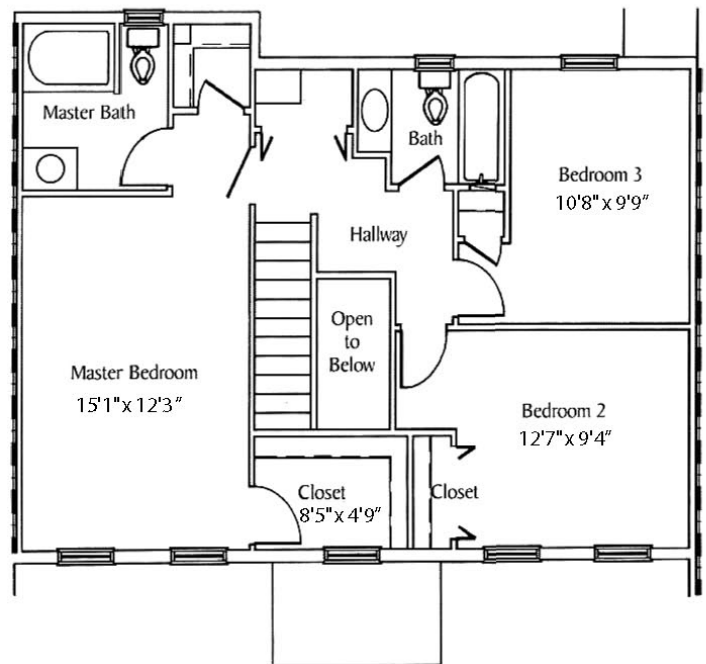

Greenwich Three Bedroom Townhome - 1589 sq. ft.

600 Creekside Lane, Lititz, PA 17543 (717) 626-7368

FIRST FLOOR

SECOND FLOOR

Monthly Rental Amount \$ _____