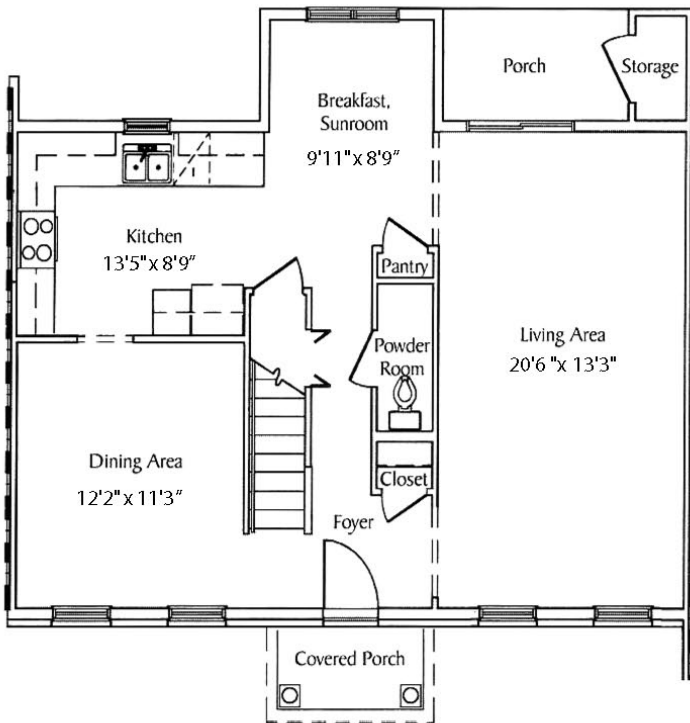

Greenwich Three Bedroom Townhome - 1589 sq. ft.

600 Creekside Lane, Lititz, PA 17543 (717) 626-7368

FIRST FLOOR

SECOND FLOOR

Monthly Rental Amount \$ _____