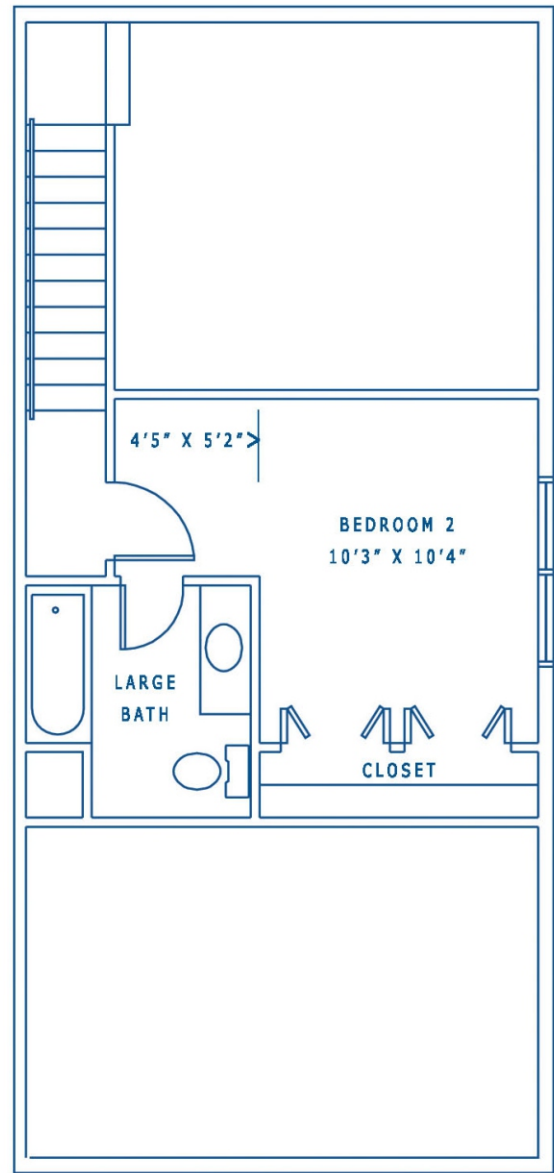

# Fairfield Two Bedroom Townhome - 1068 sq. ft.

600 Creekside Lane, Lititz, PA 17543 (717) 626-7368

FIRST FLOOR

SECOND FLOOR

Monthly Rental Amount \$ \_\_\_\_\_