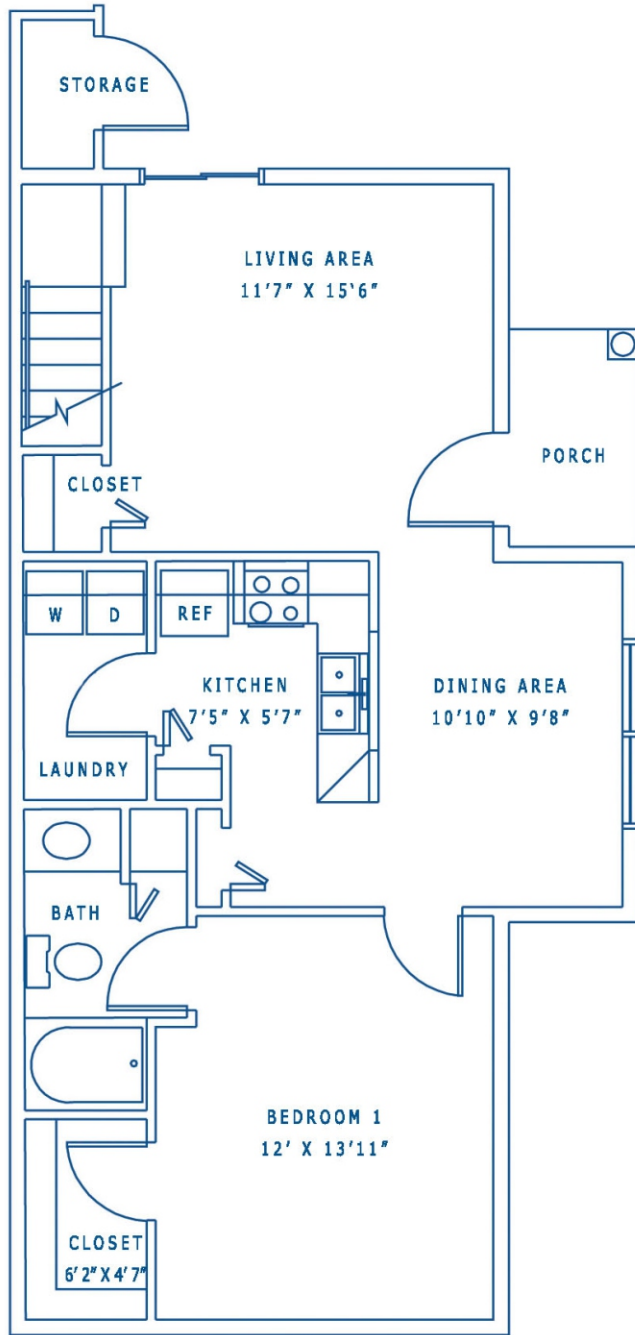

# Fairfield Two Bedroom Townhome - 1068 sq. ft.

600 Creekside Lane, Lititz, PA 17543 (717) 626-7368

FIRST FLOOR

SECOND FLOOR

Monthly Rental Amount \$ \_\_\_\_\_