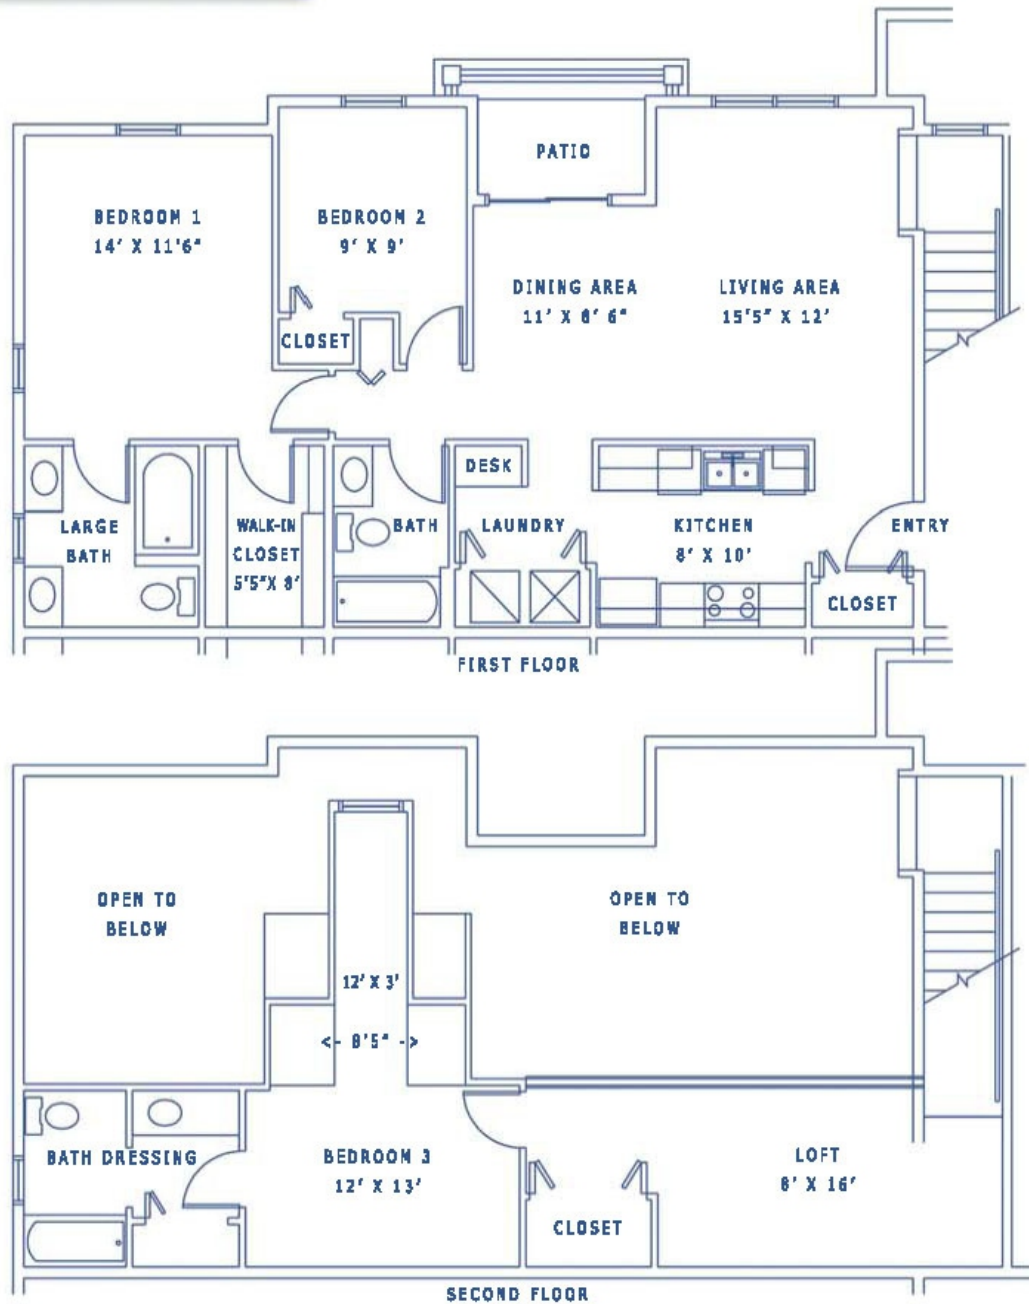

Exeter Three Bedroom Garden Loft - 1553 sq. ft.

600 Creekside Lane, Lititz, PA 17543 (717) 626-7368

Monthly Rental Amount \$ _____