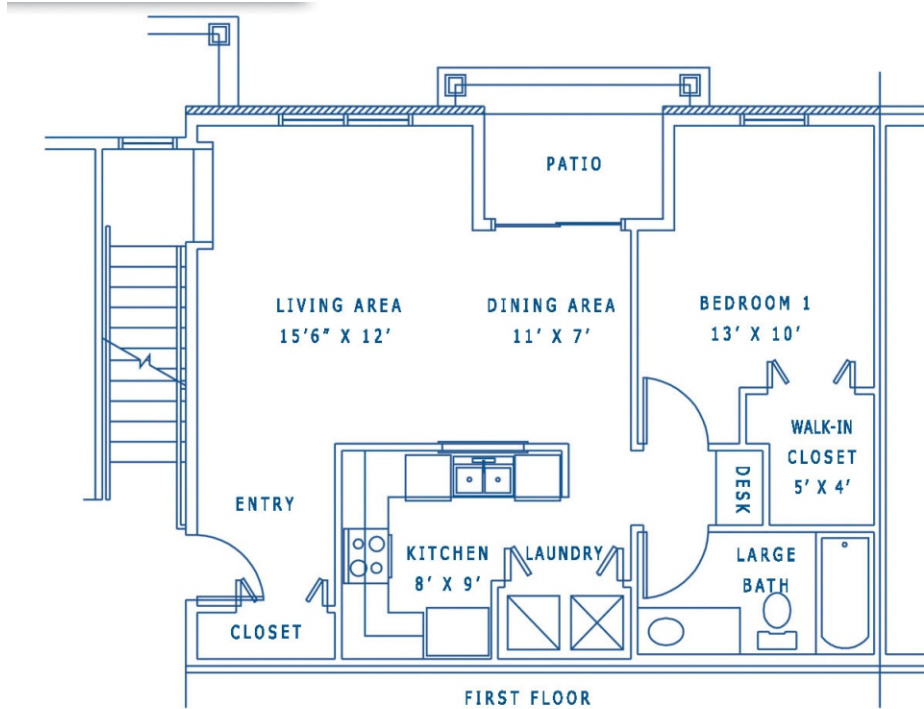

Deerfield Two Bedroom Apartment - 1068 sq. ft.

600 Creekside Lane, Lititz, PA 17543 (717) 626-7368

Monthly Rental Amount \$ _____