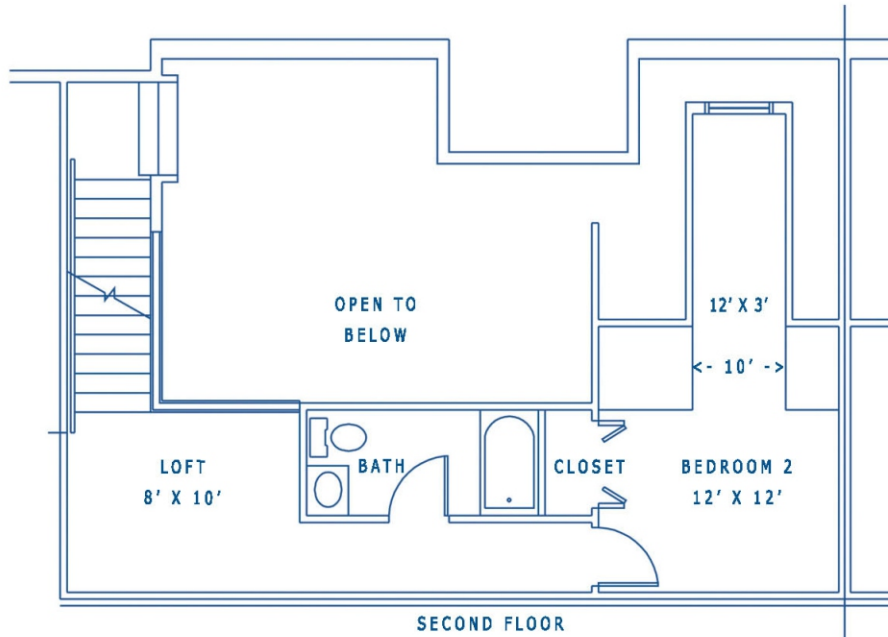

Deerfield Two Bedroom Apartment - 1068 sq. ft.

600 Creekside Lane, Lititz, PA 17543 (717) 626-7368

Monthly Rental Amount \$ _____