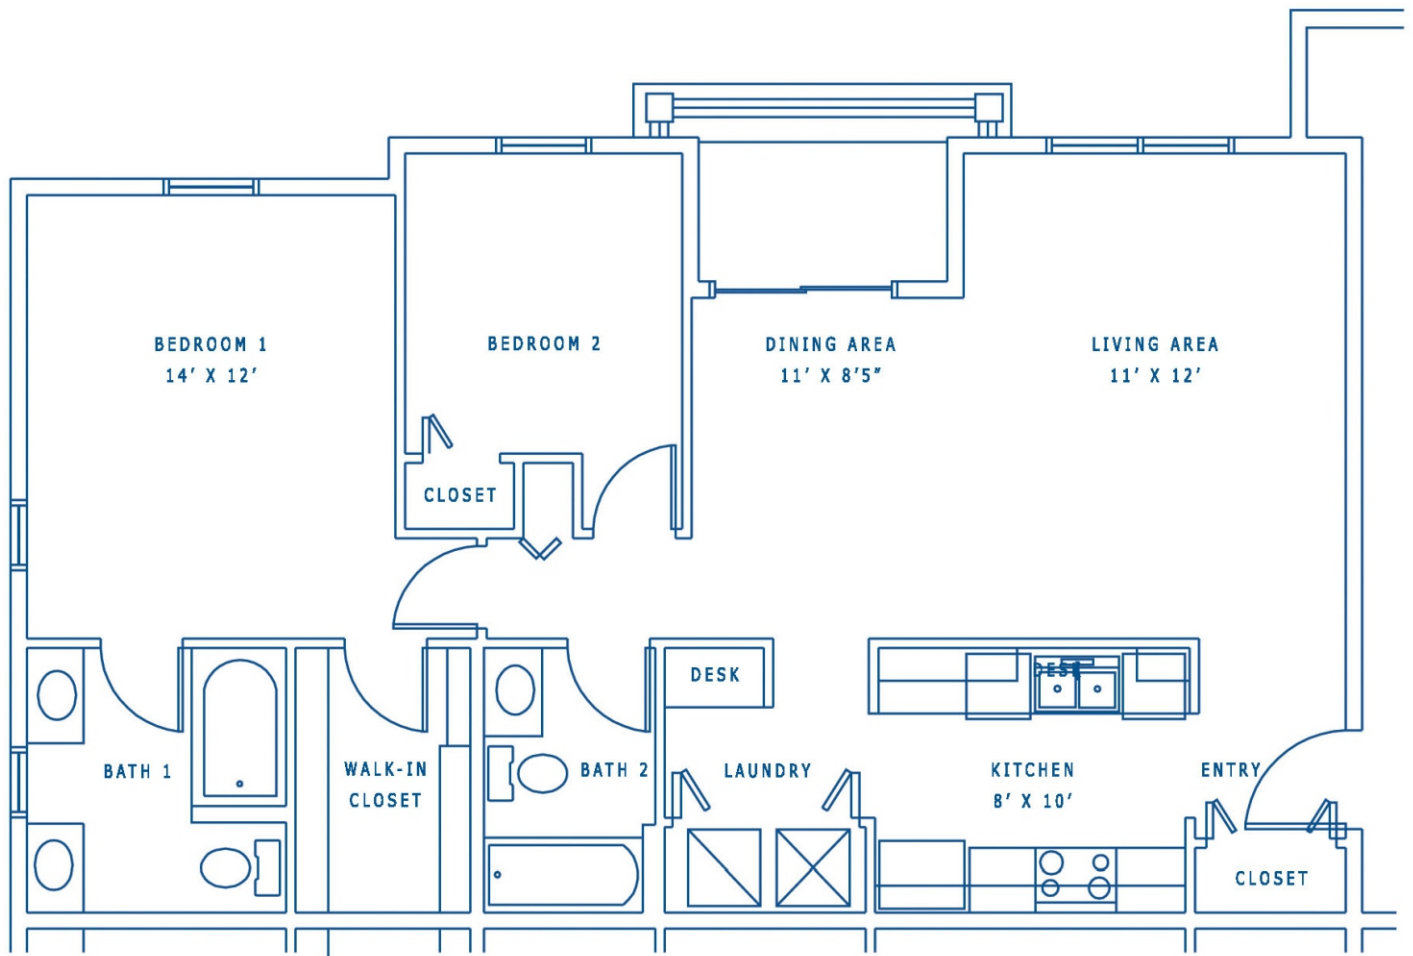

Cambridge Two Bedroom Apartment - 1030 sq. ft.

600 Creekside Lane, Lititz, PA 17543 (717) 626-7368

Monthly Rental Amount \$ _____