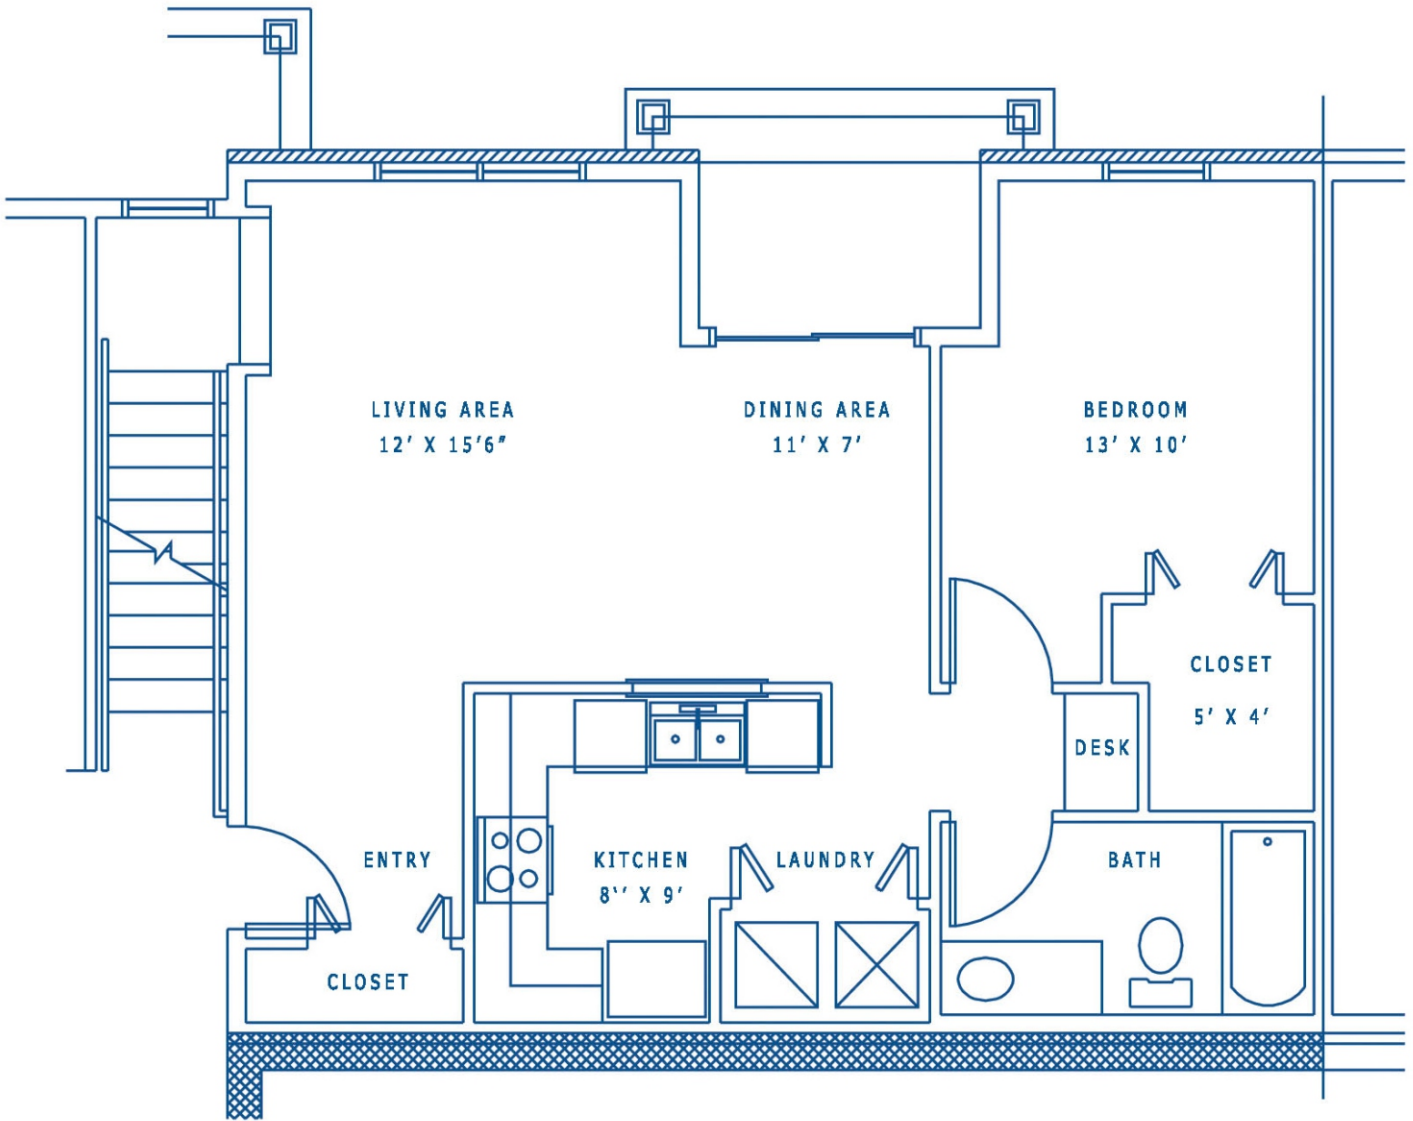

Barrington One Bedroom Apartment - 736 sq. ft.

600 Creekside Lane, Lititz, PA 17543 (717) 626-7368

Monthly Rental Amount \$ _____