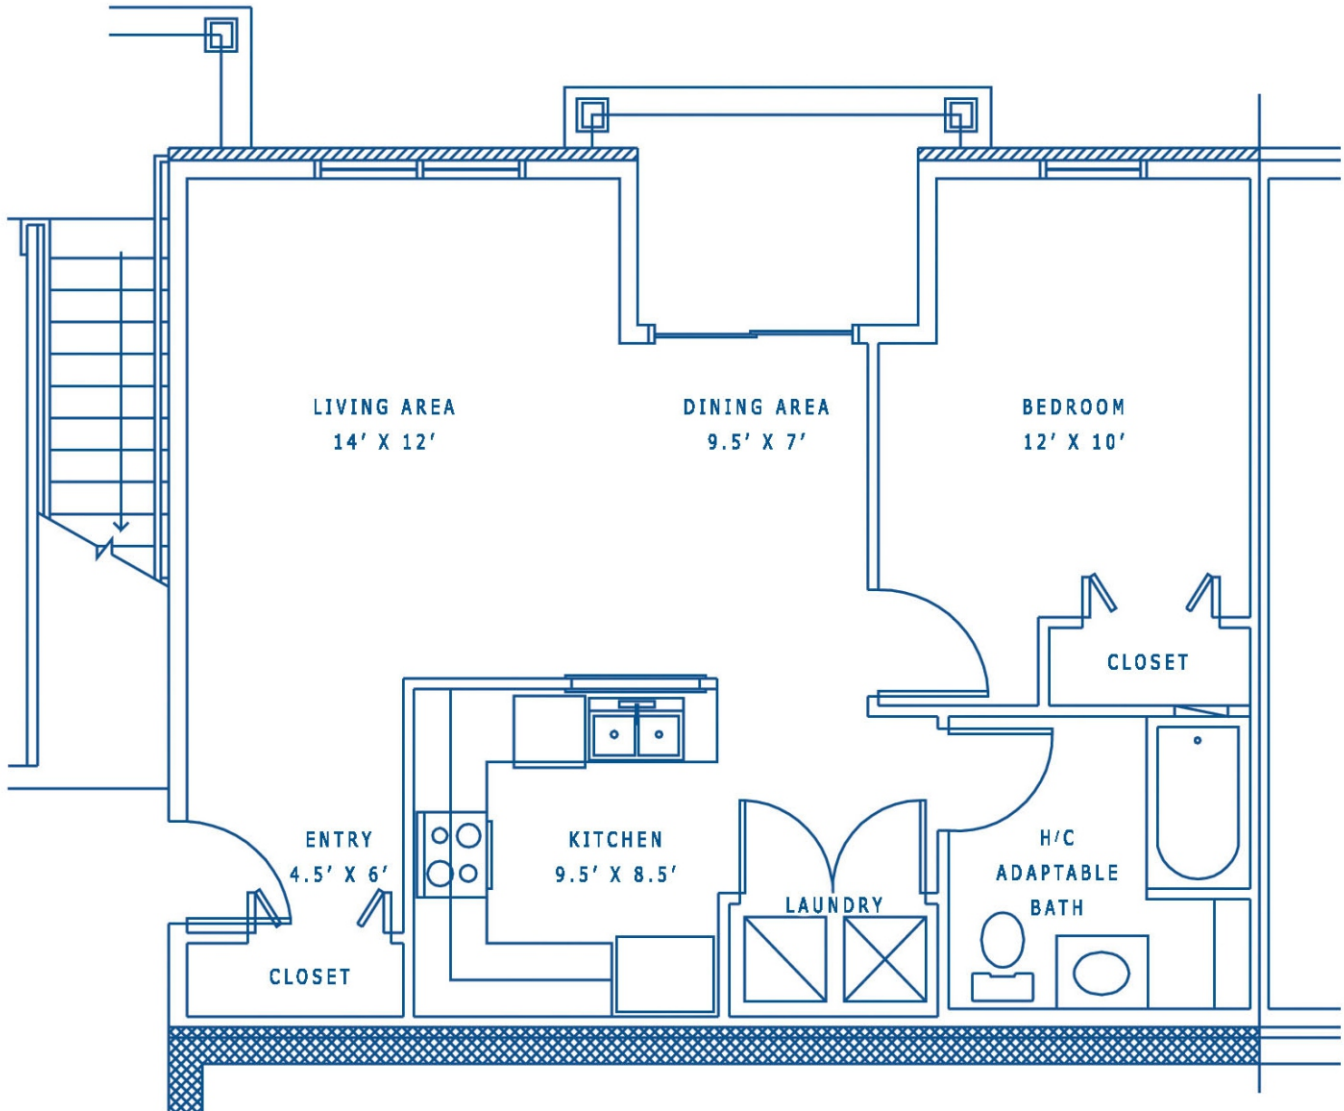

# Andover One Bedroom Apartment - 736 sq. ft.

600 Creekside Lane, Lititz, PA 17543 (717) 626-7368

Monthly Rental Amount \$ \_\_\_\_\_