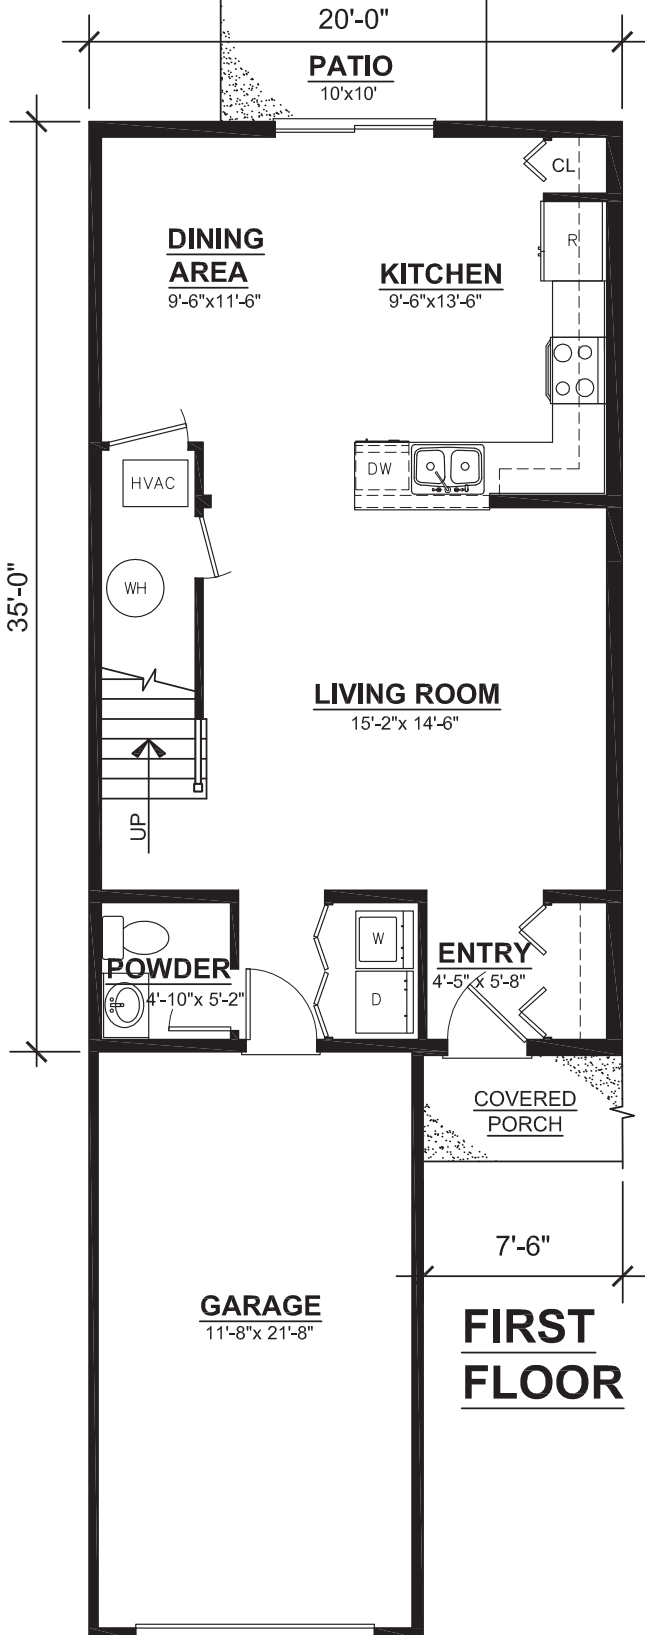

IT'S WHERE YOU WANT TO LIVE!

Three Bedroom - Palmer

163C Westpoint Drive, Carlisle, PA (717) 249-7275

SECOND FLOOR

FIRST FLOOR: 700 SQ. FT. LIVING SPACE
 SECOND FLOOR: 720 SQ. FT. LIVING SPACE
 TOTAL = 1420 SQ. FT.