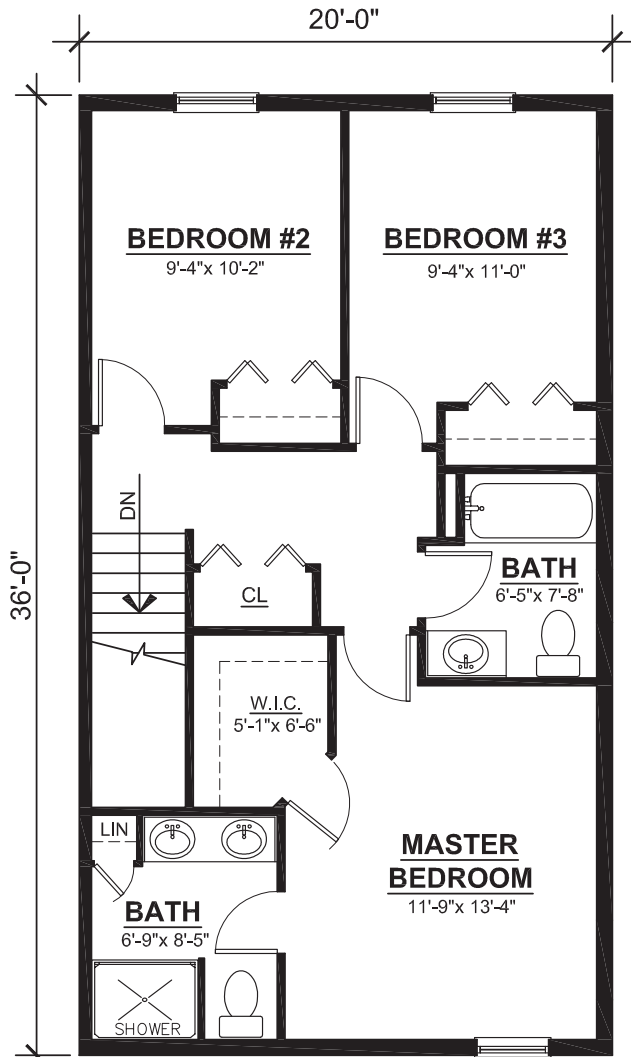

IT'S WHERE YOU WANT TO LIVE!

Three Bedroom - Palmer

163C Westpoint Drive, Carlisle, PA (717) 249-7275

SECOND FLOOR

FIRST FLOOR: 700 SQ. FT. LIVING SPACE
 SECOND FLOOR: 720 SQ. FT. LIVING SPACE
 TOTAL = 1420 SQ. FT.