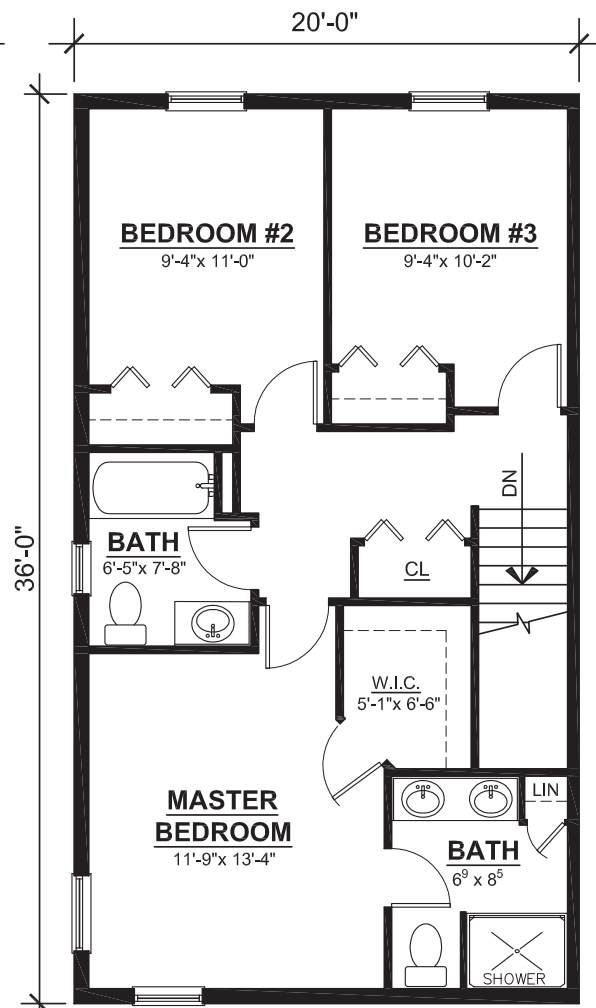

Three Bedroom - Kingston

163C Westpoint Drive, Carlisle, PA (717) 249-7275

FIRST FLOOR

SECOND FLOOR

FIRST FLOOR: 700 SQ. FT. LIVING SPACE
SECOND FLOOR: 720 SQ. FT. LIVING SPACE
TOTAL = 1420 SQ. FT.

Monthly Rental Amount \$ _____