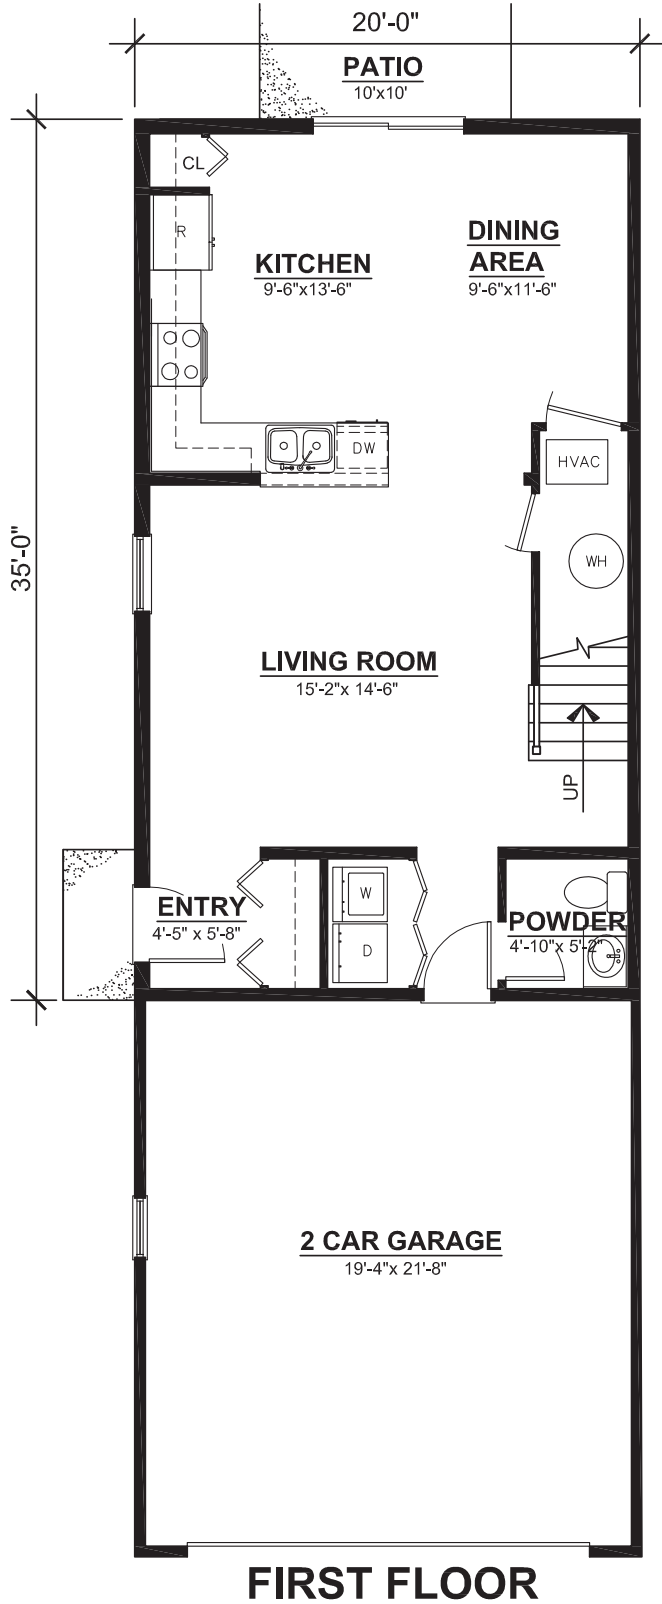

Three Bedroom - Kingston

163C Westpoint Drive, Carlisle, PA (717) 249-7275

FIRST FLOOR

SECOND FLOOR

FIRST FLOOR: 700 SQ. FT. LIVING SPACE
SECOND FLOOR: 720 SQ. FT. LIVING SPACE
TOTAL = 1420 SQ. FT.

Monthly Rental Amount \$ _____