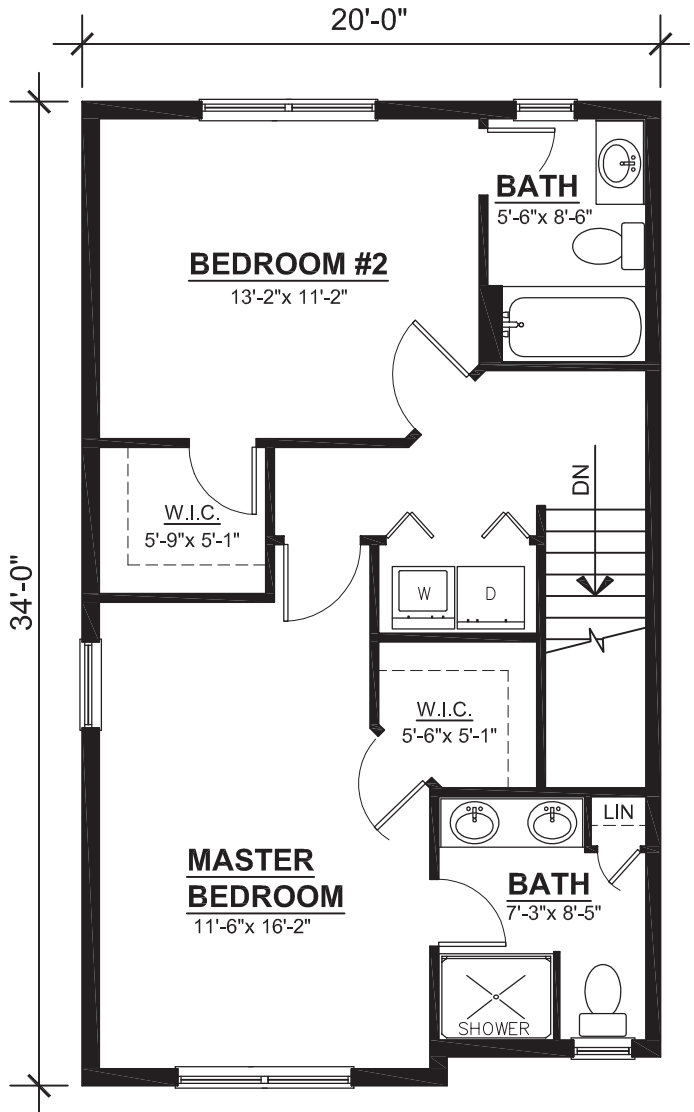

Two Bedroom - Conway

163C Westpoint Drive, Carlisle, PA (717) 249-7275

FIRST FLOOR

SECOND FLOOR

FIRST FLOOR: 640 SQ. FT. LIVING SPACE
 SECOND FLOOR: 660 SQ. FT. LIVING SPACE
 TOTAL = 1300 SQ. FT.

Monthly Rental Amount \$ _____