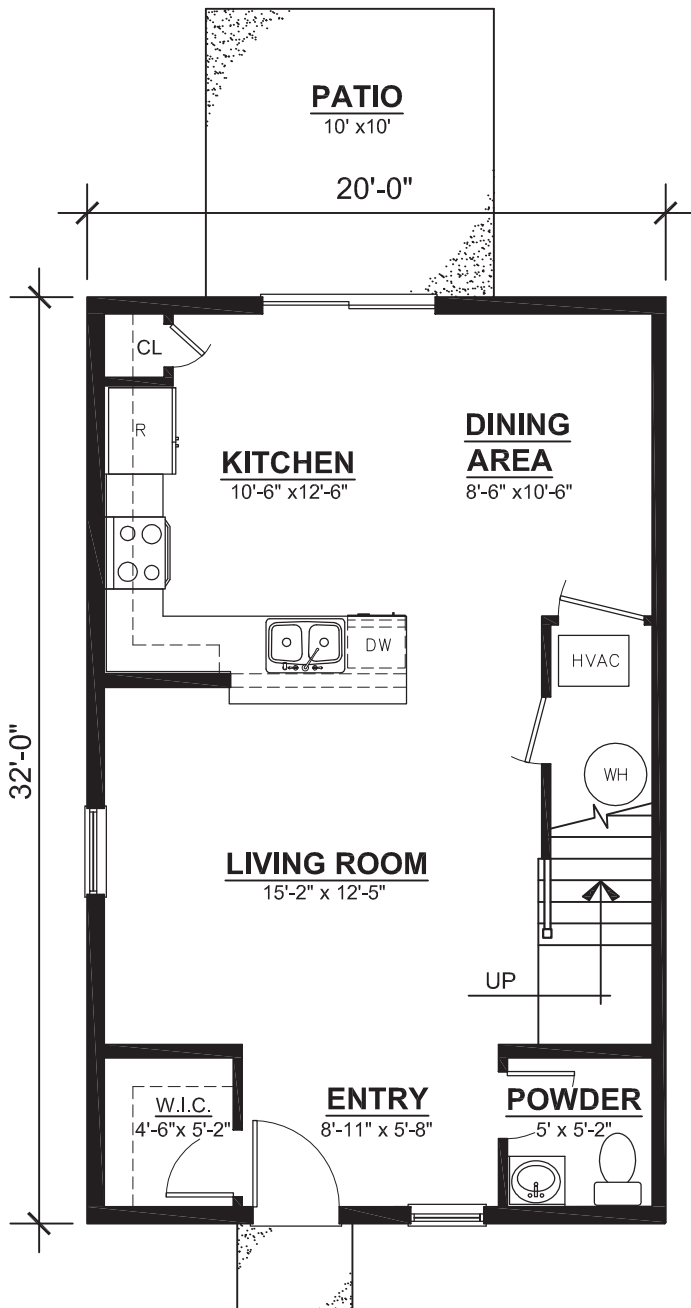

Two Bedroom - Conway

163C Westpoint Drive, Carlisle, PA (717) 249-7275

FIRST FLOOR

SECOND FLOOR

FIRST FLOOR: 640 SQ. FT. LIVING SPACE
 SECOND FLOOR: 660 SQ. FT. LIVING SPACE
 TOTAL = 1300 SQ. FT.

Monthly Rental Amount \$ _____