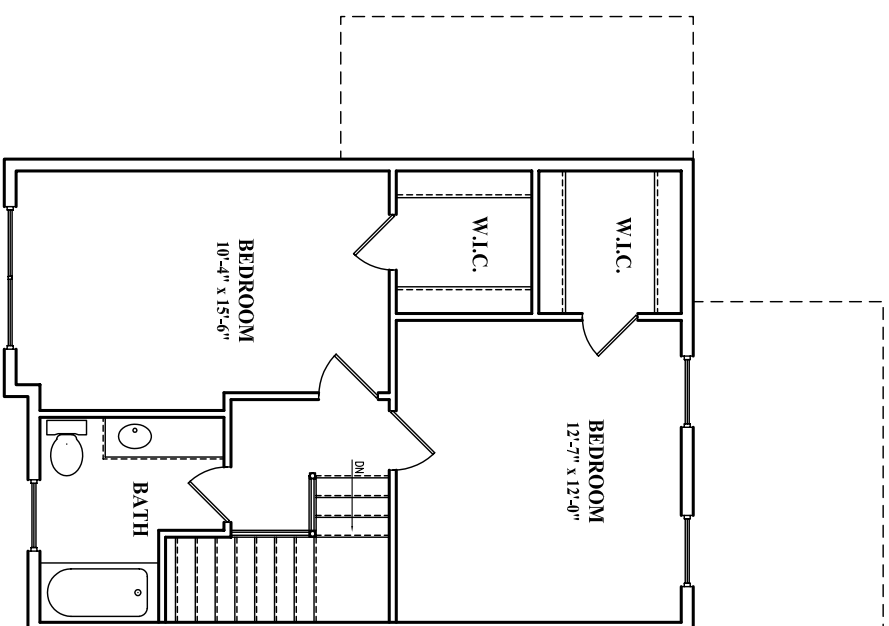

The Yorkshire

Lower Floor Plan

Main Floor Plan

Upper Floor Plan

Windsor Commons Townhomes
 21 Windsor Way Red Lion, PA 17356
 (717) 244-4777

Square Footages
 Entry - 157
 1st Flr. - 771
 2nd Flr. - 570
 Total - 1498