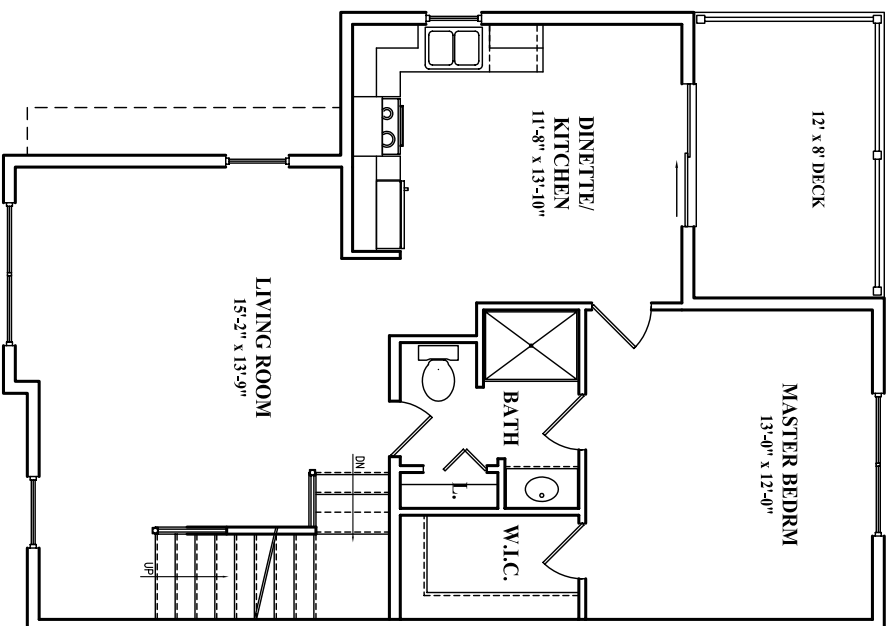

The Yorkshire

Lower Floor Plan

Main Floor Plan

Upper Floor Plan

Windsor Commons Townhomes
 21 Windsor Way Red Lion, PA 17356
 (717) 244-4777

Square Footages
 Entry - 157
 1st Flr. - 771
 2nd Flr. - 570
 Total - 1498