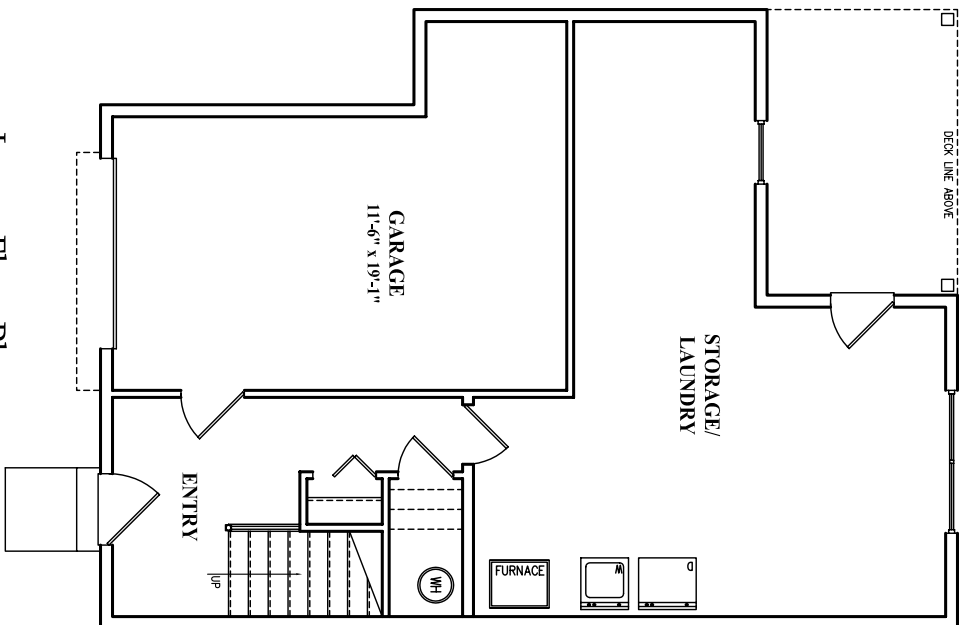

The Yorkshire

Lower Floor Plan

Main Floor Plan

Upper Floor Plan

Windsor Commons Townhomes
 21 Windsor Way Red Lion, PA 17356
 (717) 244-4777

Square Footages
 Entry - 157
 1st Flr. - 771
 2nd Flr. - 570
 Total - 1498