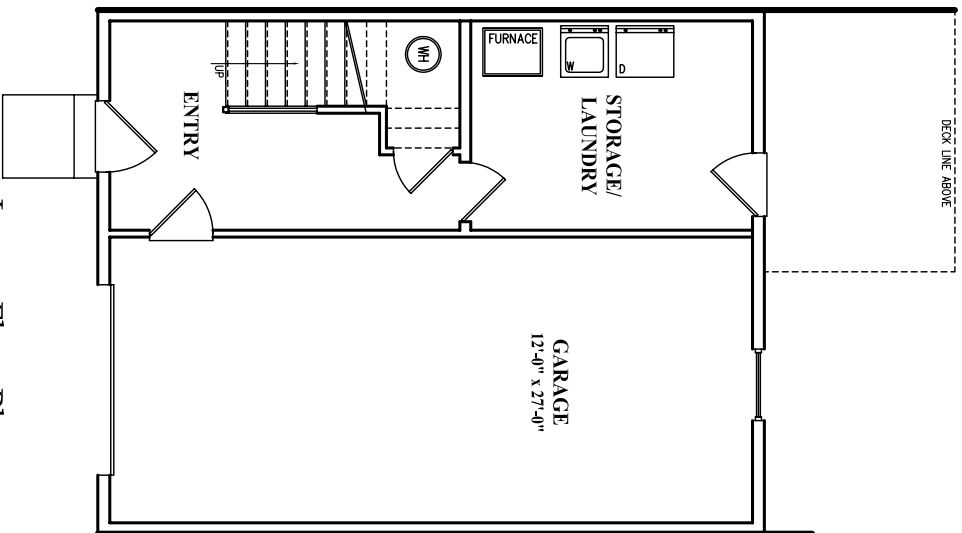

The Saville

Lower Floor Plan

Main Floor Plan

Upper Floor Plan

Windsor Commons Townhomes
 21 Windsor Way Red Lion, PA 17356
 (717) 244-4777

Square Footages

| | |
|----------|--------|
| Entry | - 149 |
| 1st Flr. | - 616 |
| 2nd Flr. | - 660 |
| Total | - 1425 |