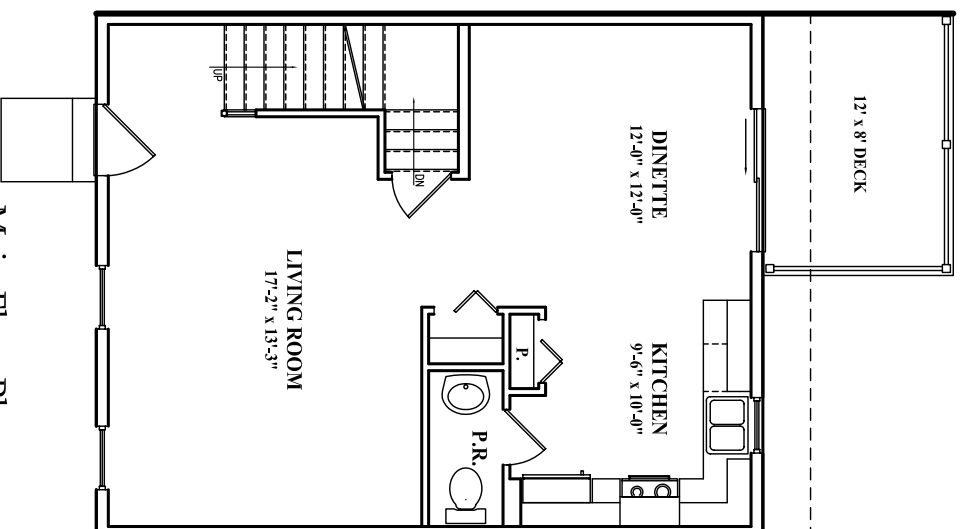

The Saville

Lower Floor Plan

Main Floor Plan

Upper Floor Plan

Windsor Commons Townhomes
 21 Windsor Way Red Lion, PA 17356
 (717) 244-4777

Square Footages

| | |
|----------|--------|
| Entry | - 149 |
| 1st Flr. | - 616 |
| 2nd Flr. | - 660 |
| Total | - 1425 |