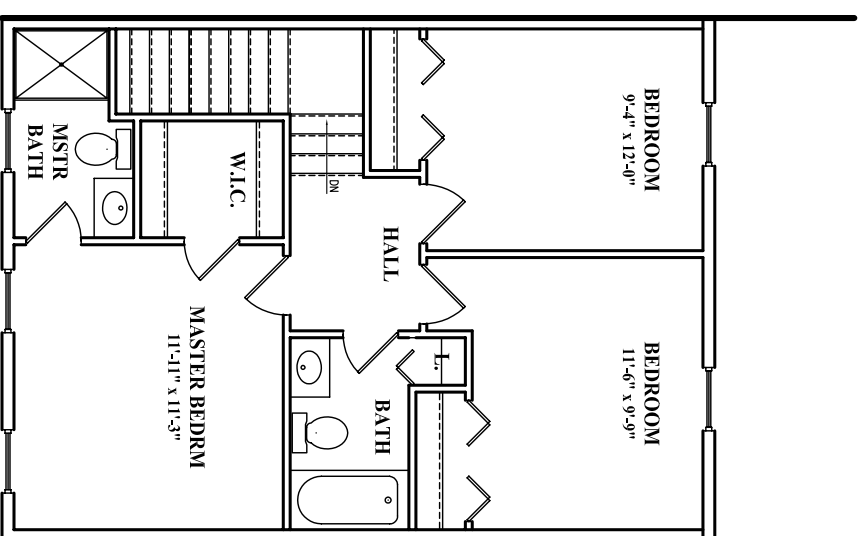

The Saville

Lower Floor Plan

Main Floor Plan

Upper Floor Plan

Windsor Commons Townhomes
 21 Windsor Way Red Lion, PA 17356
 (717) 244-4777

Square Footages

| | |
|----------|--------|
| Entry | - 149 |
| 1st Flr. | - 616 |
| 2nd Flr. | - 660 |
| Total | - 1425 |