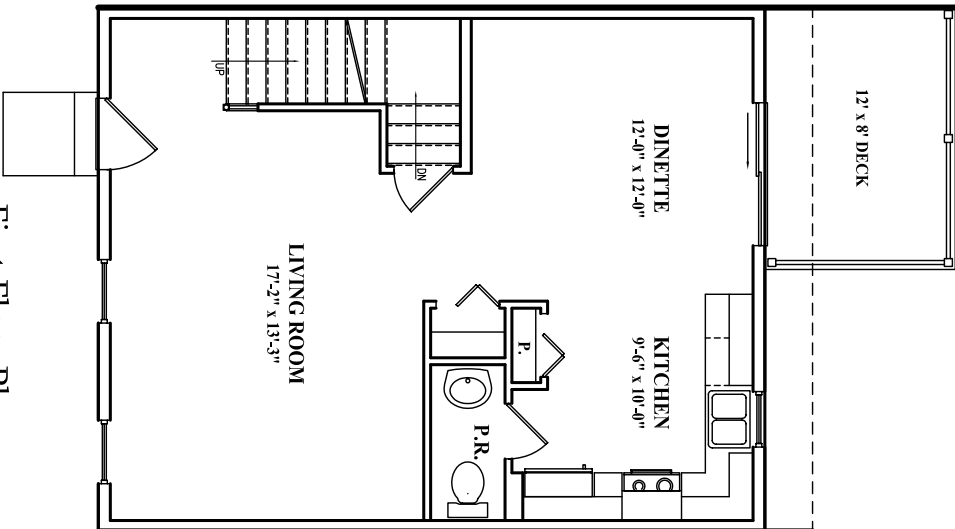

The Essex

Basement Plan

First Floor Plan

Second Floor Plan

Windsor Commons Townhomes
 21 Windsor Way Red Lion, PA 17356
 (717) 244-4777

Square Footages

1st Flr. - 616
 2nd Flr. - 660
 Total - 1276

Rent per Month

Rent includes Sewer & Trash