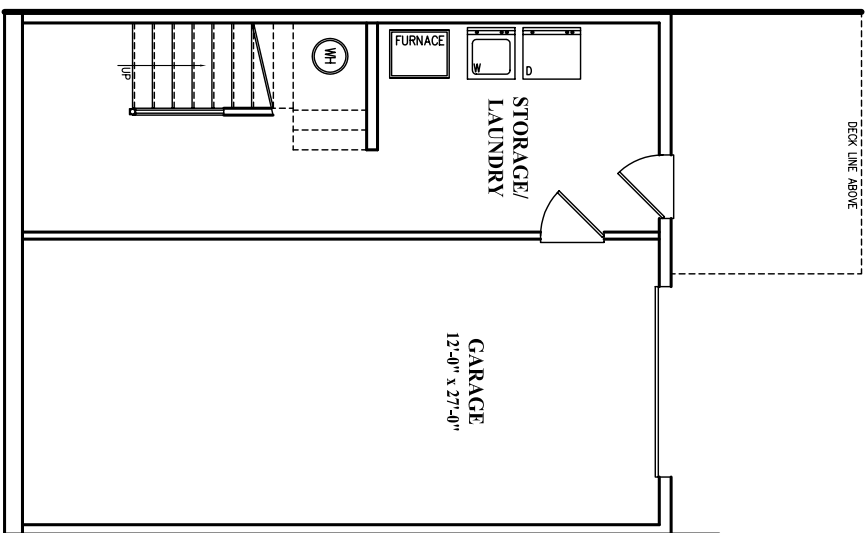

The Essex

Basement Plan

First Floor Plan

Second Floor Plan

Windsor Commons Townhomes
 21 Windsor Way Red Lion, PA 17356
 (717) 244-4777

Square Footages

1st Flr. - 616
 2nd Flr. - 660
 Total - 1276

Rent per Month