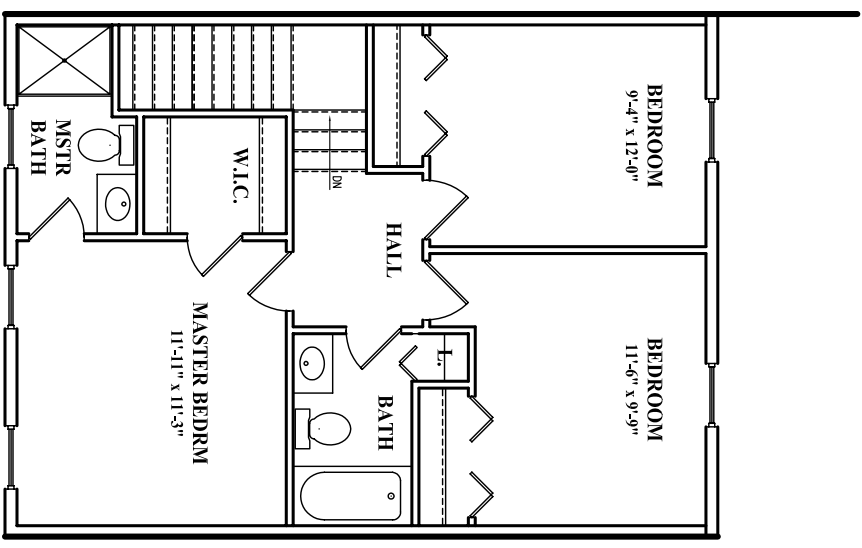

The Essex

Basement Plan

First Floor Plan

Second Floor Plan

Windsor Commons Townhomes
 21 Windsor Way Red Lion, PA 17356
 (717) 244-4777

Square Footages

1st Flr. - 616
 2nd Flr. - 660
 Total - 1276

Rent per Month

Rent includes Sewer & Trash