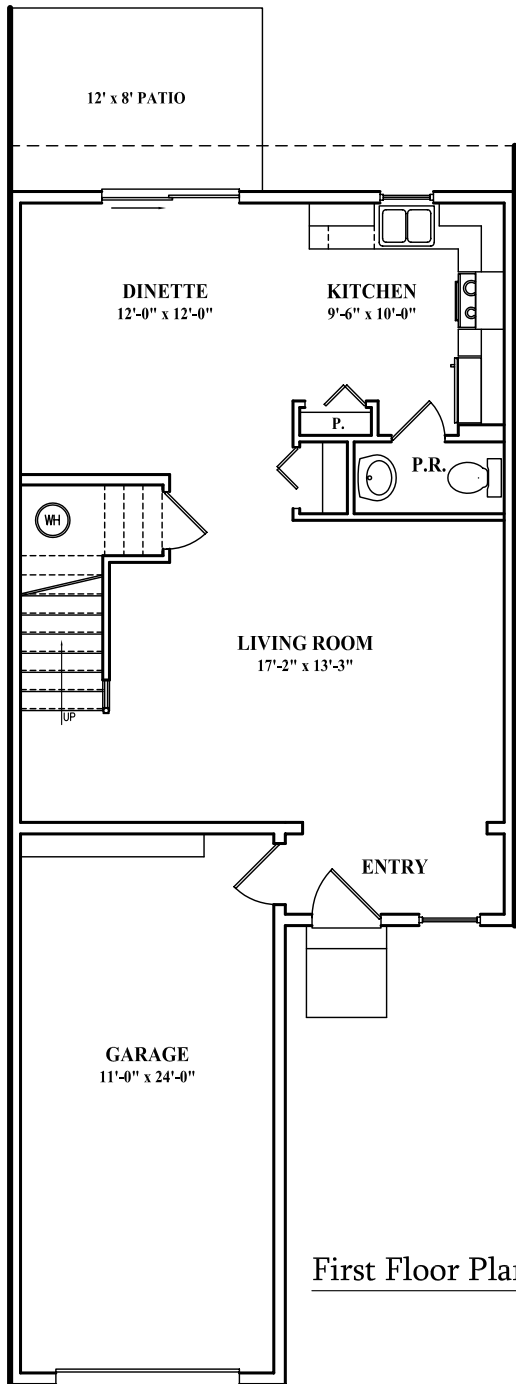

The Chelsea

First Floor Plan

Second Floor Plan

Rent per Month _____
 Rent includes Sewer & Trash

Windsor Commons Townhomes

21 Windsor Way Red Lion, PA 17356
 (717) 244-4777

Square Footages

1st Flr. - 658
 2nd Flr. - 660
 Total - 1318