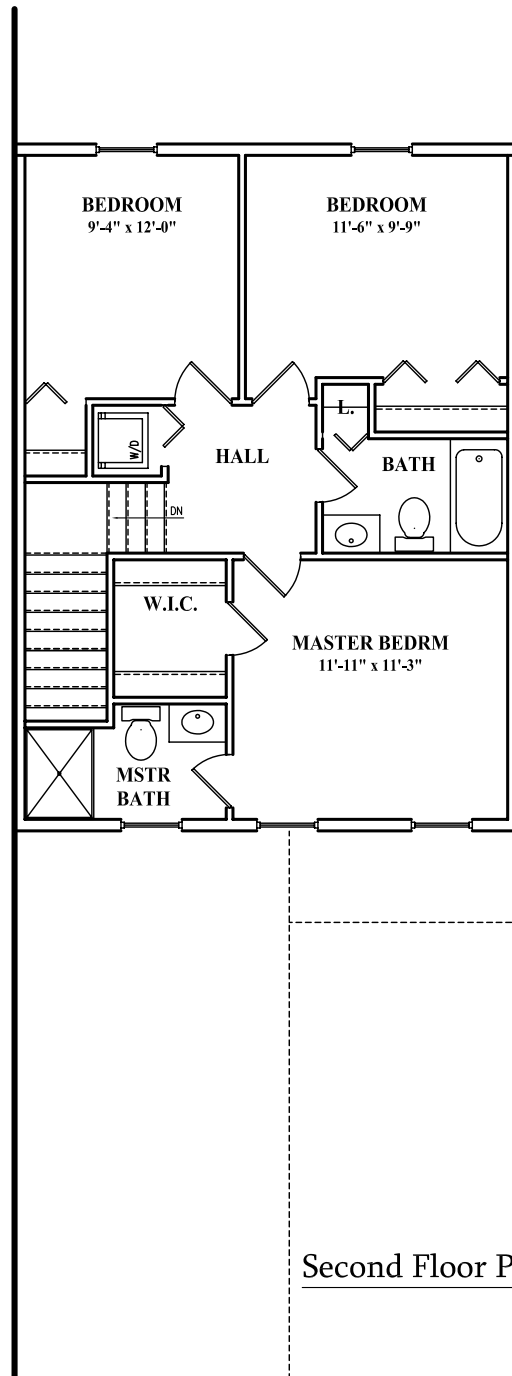

The Chelsea

First Floor Plan

Second Floor Plan

Rent per Month _____
 Rent includes Sewer & Trash

Windsor Commons Townhomes

21 Windsor Way Red Lion, PA 17356
 (717) 244-4777

Square Footages

1st Flr. - 658
 2nd Flr. - 660
 Total - 1318