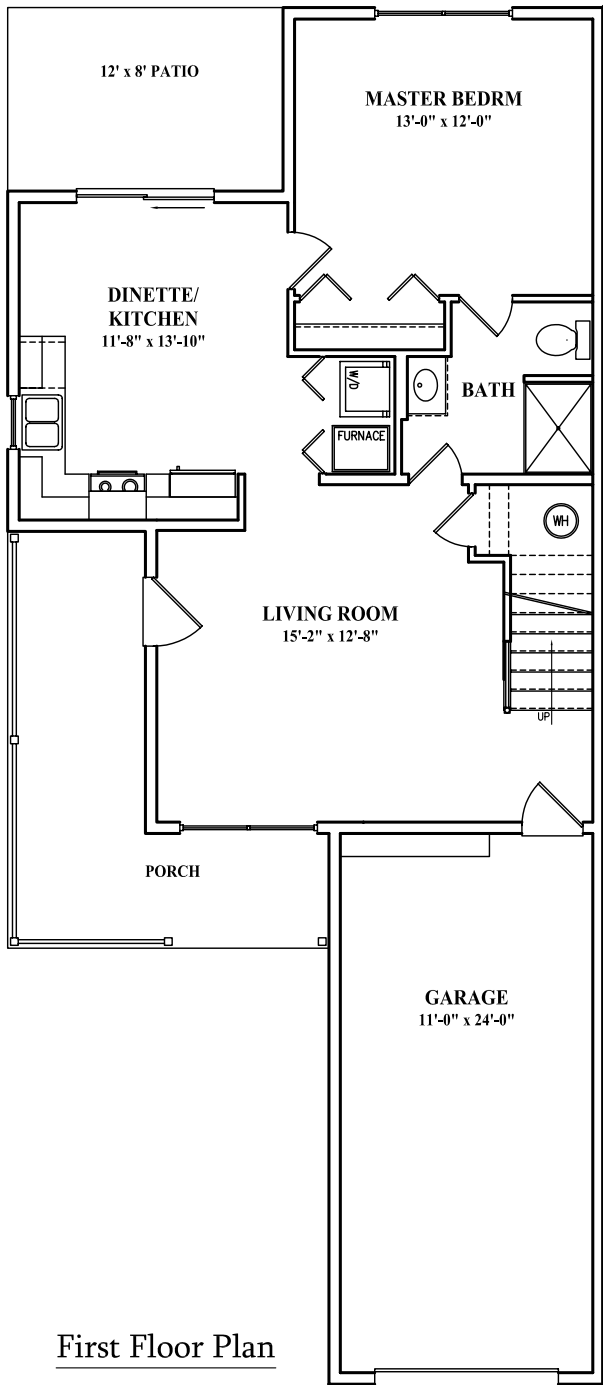

The Berkshire

First Floor Plan

Second Floor Plan

Rent per Month _____
 Rent includes Sewer & Trash

Windsor Commons Townhomes
 21 Windsor Way Red Lion, PA 17356
 (717) 244-4777

Square Footages
 1st Flr. - 761
 2nd Flr. - 560
 Total - 1321