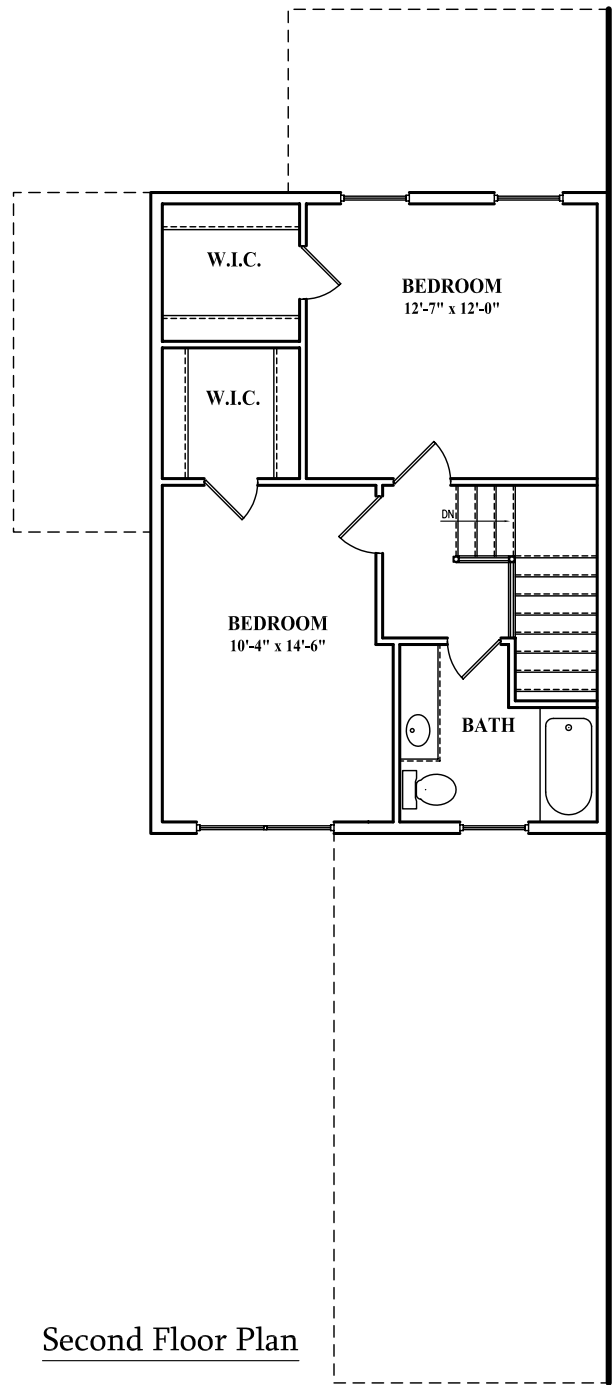

The Berkshire

First Floor Plan

Second Floor Plan

Rent per Month _____
 Rent includes Sewer & Trash

Windsor Commons Townhomes
 21 Windsor Way Red Lion, PA 17356
 (717) 244-4777

Square Footages
 1st Flr. - 761
 2nd Flr. - 560
 Total - 1321