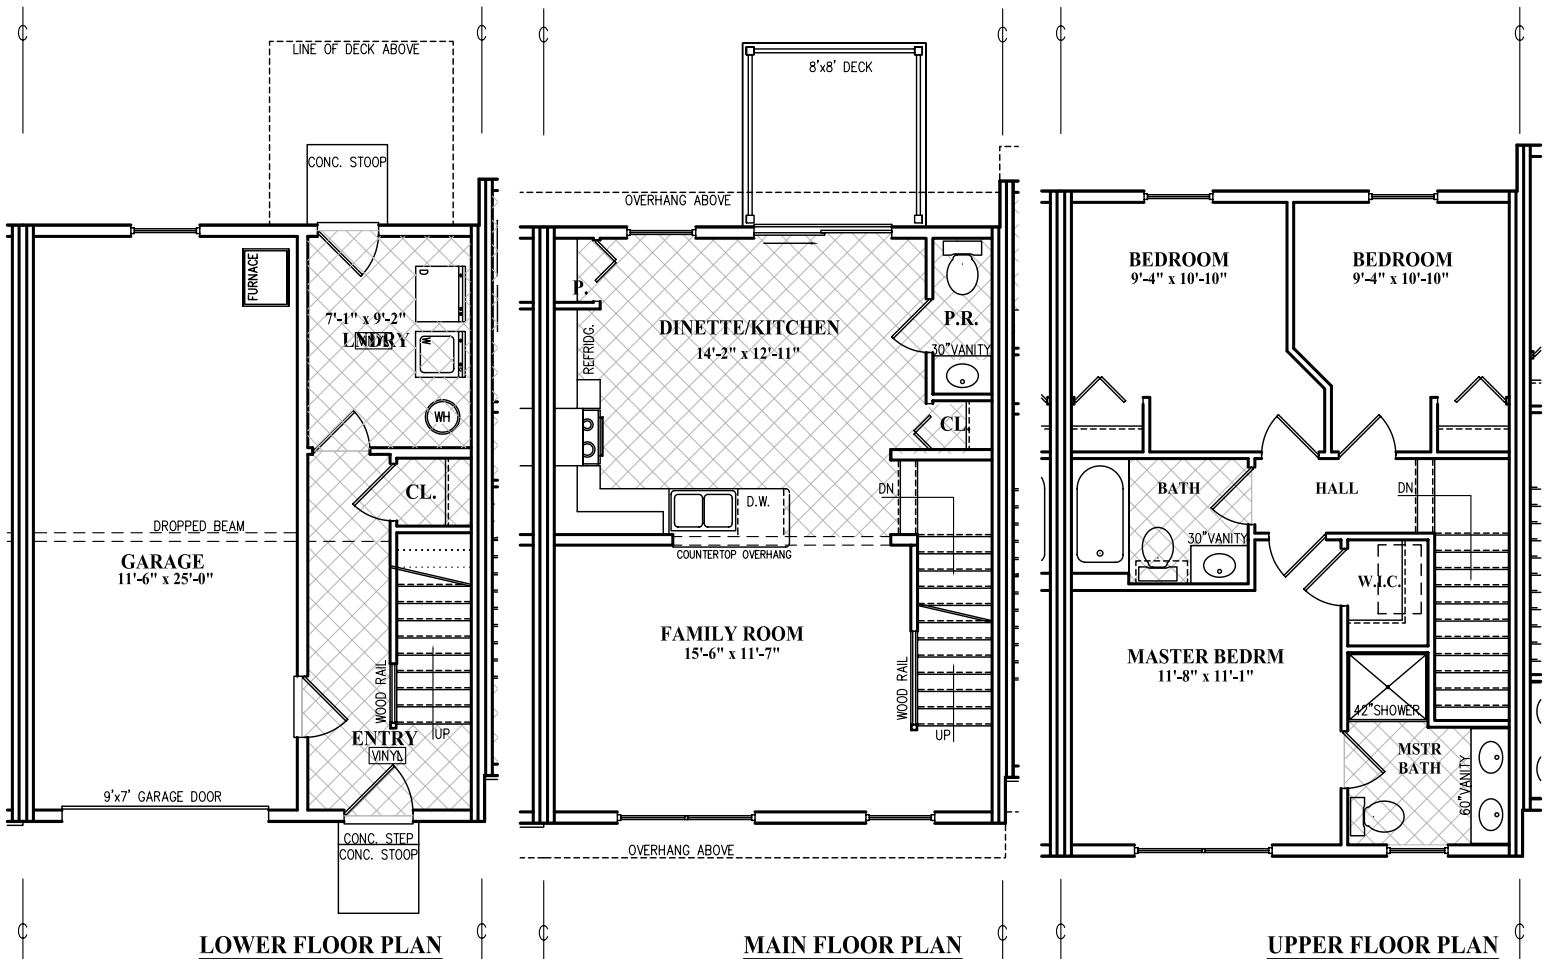

Three Bedroom - Sheridan Interior

214 Westpoint Drive, Carlisle, PA (717) 569-0484

Monthly Rental Amount - \$ 1250.00
Utilities Included - Sewer and Trash