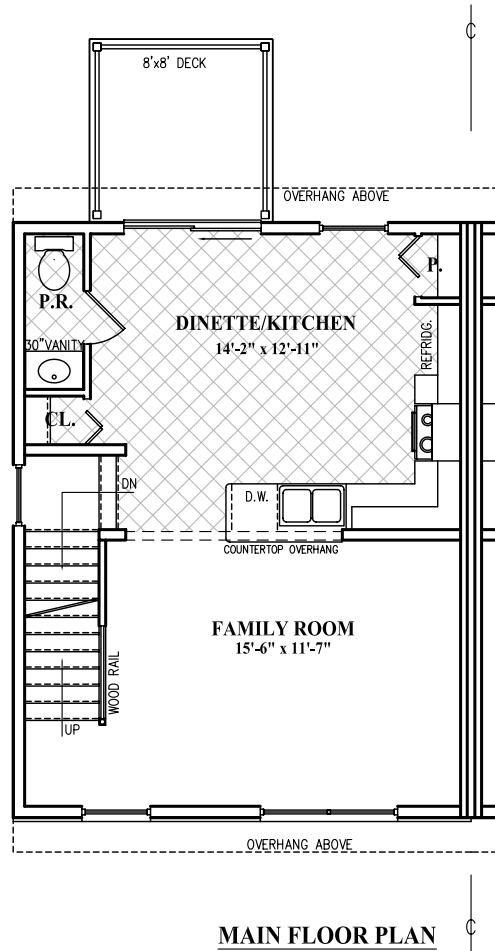

Three Bedroom - Sheridan End

214 Westpoint Drive, Carlisle, PA (717) 569-0484

Monthly Rental Amount - **\$1250.00**
Utilities Included - Sewer and Trash