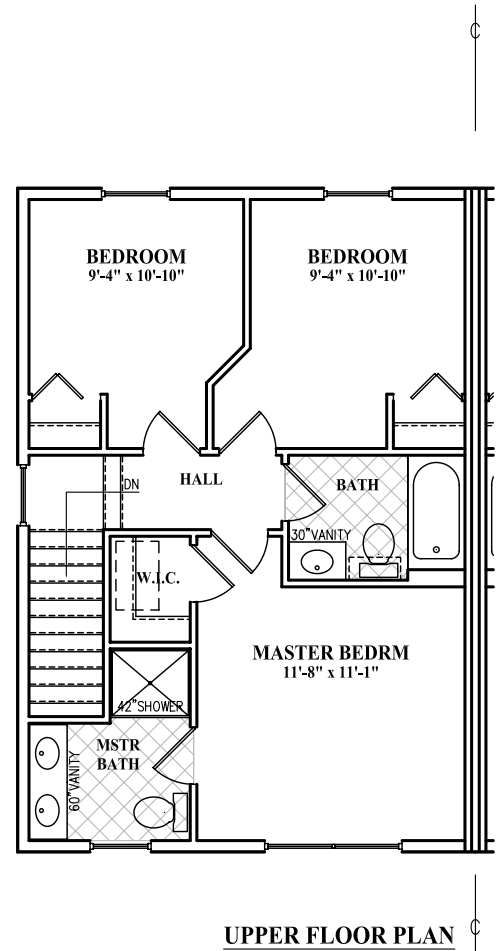

Three Bedroom - Sheridan End

214 Westpoint Drive, Carlisle, PA (717) 569-0484

Monthly Rental Amount - **\$1250.00**
Utilities Included - Sewer and Trash