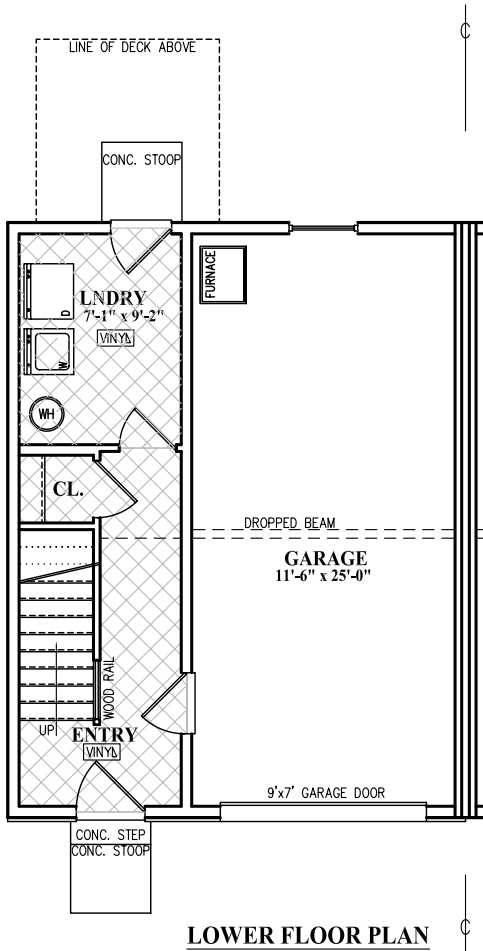

Three Bedroom - Sheridan End

214 Westpoint Drive, Carlisle, PA (717) 569-0484

Monthly Rental Amount - **\$1250.00**
Utilities Included - Sewer and Trash