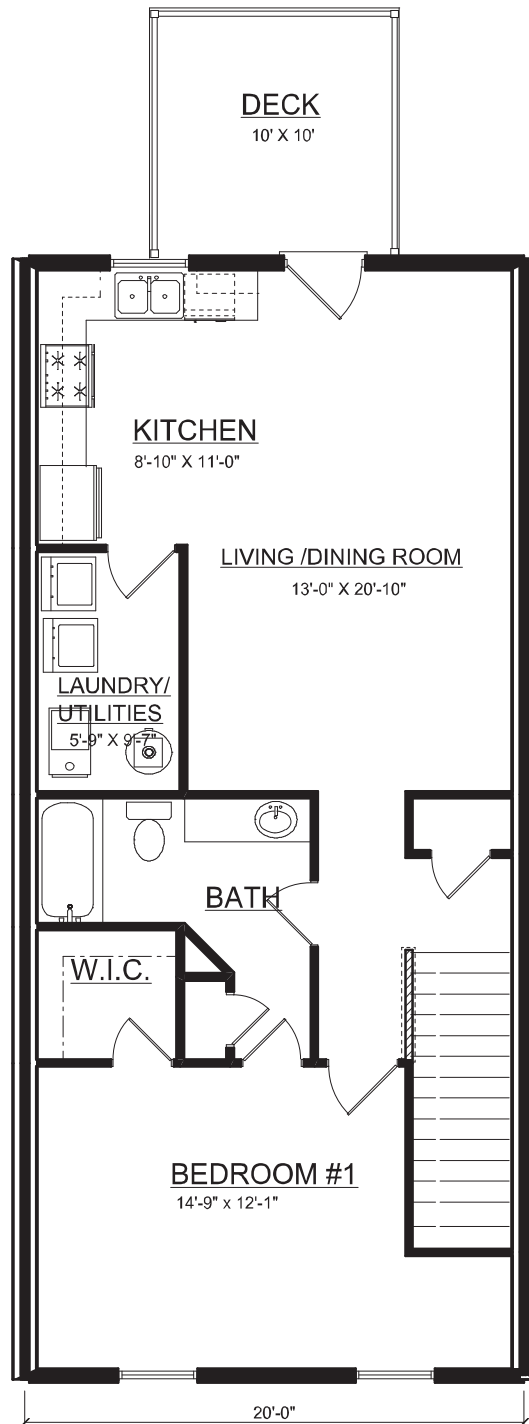

One Bedroom - Dunwoody B

163C Westpoint Drive, Carlisle, PA (717) 249-7275

SECOND FLOOR
900 SQ. FT. LIVING SPACE

Monthly Rental Amount \$ _____