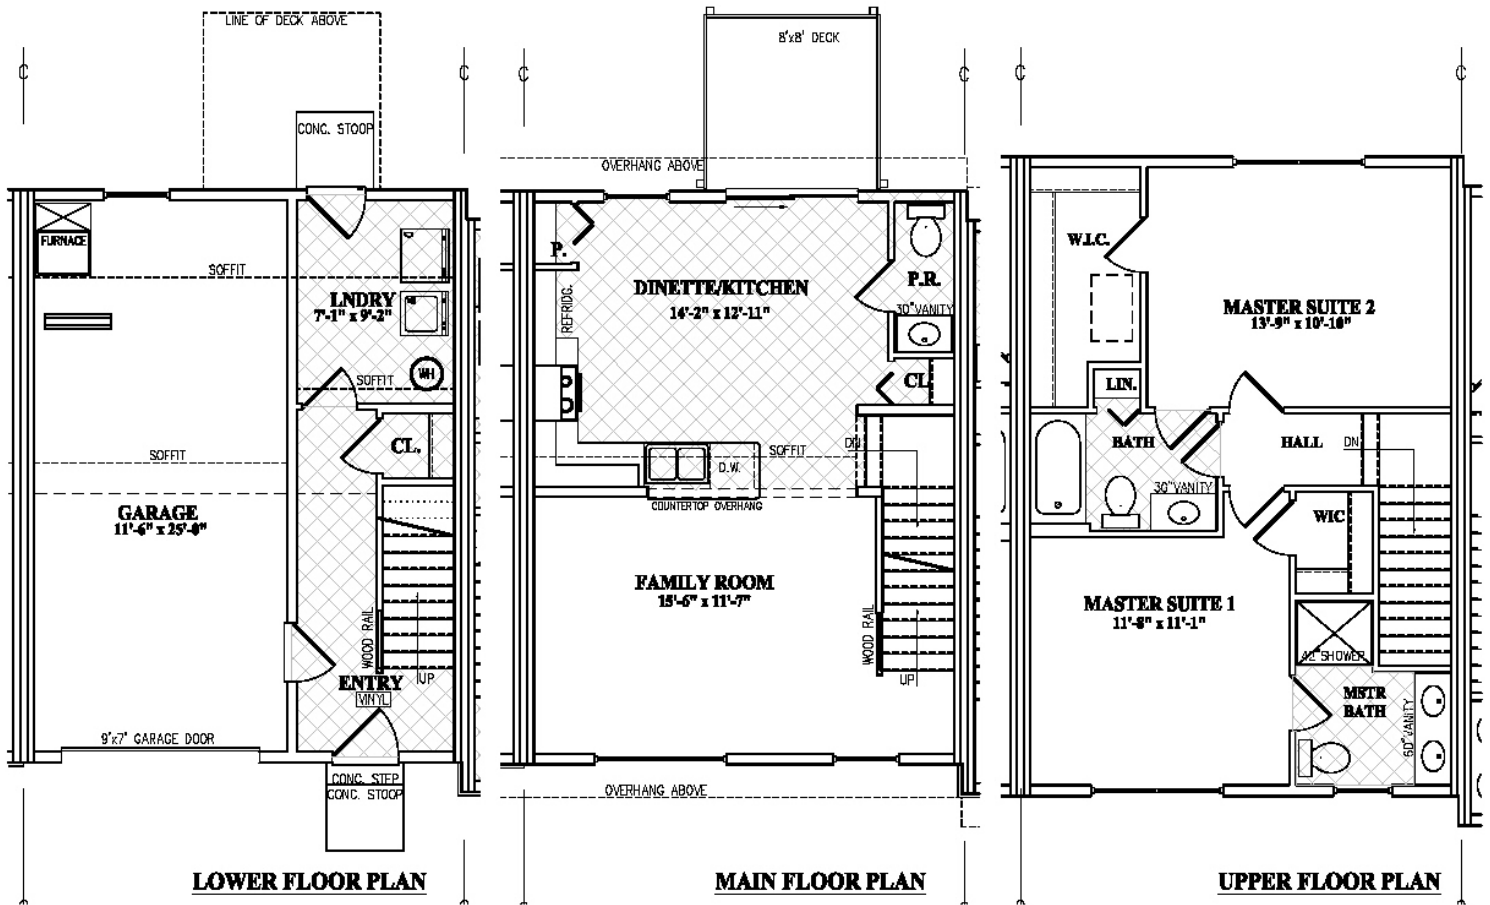

Two Bedroom – Chilton

163C Westpoint Drive, Carlisle, PA • (717) 249-7275

KEYSTONE ARMS

IT'S WHERE YOU WANT TO LIVE!

Monthly Rental Amount - \$ _____